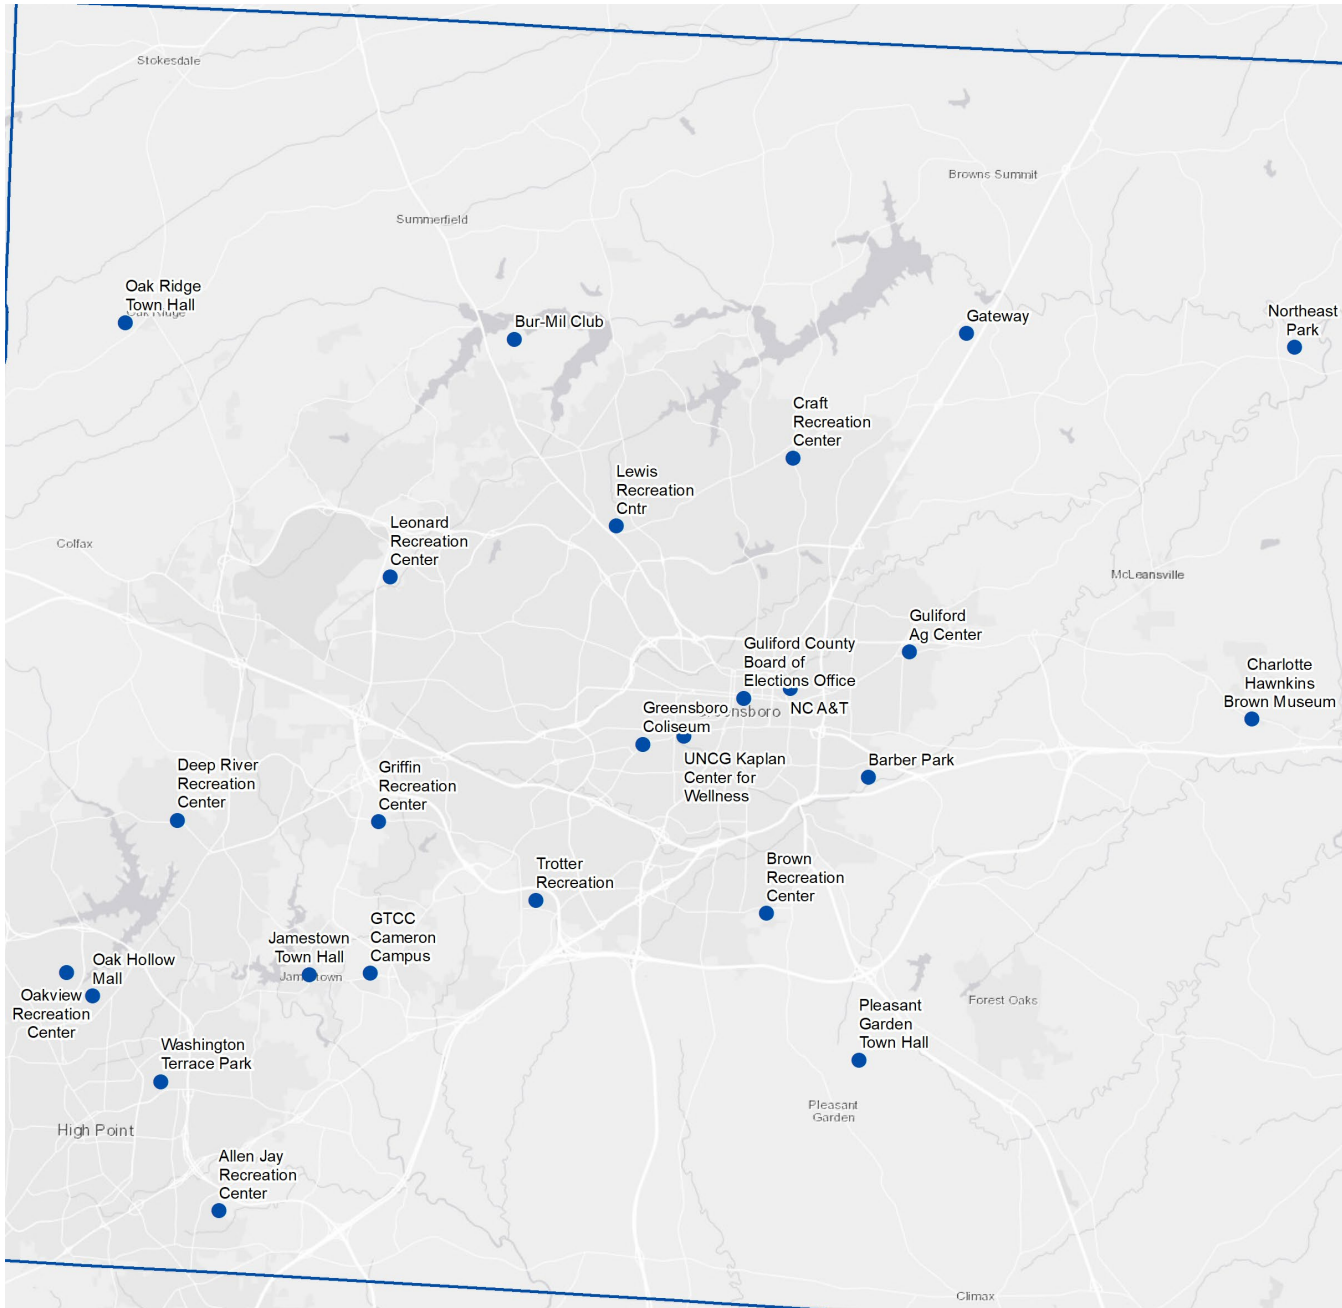

EXHIBITS TO JUNE 15, 2020 LETTER TO GUILFORD COUNTY BOARD OF ELECTIONS

Exhibit A:

2018 Guilford County One-Stop Voting by Site

Exhibit B: Guilford County One-Stop Voting Sites in 2016

Exhibit C: Guilford County One-Stop Voting Sites in 2018