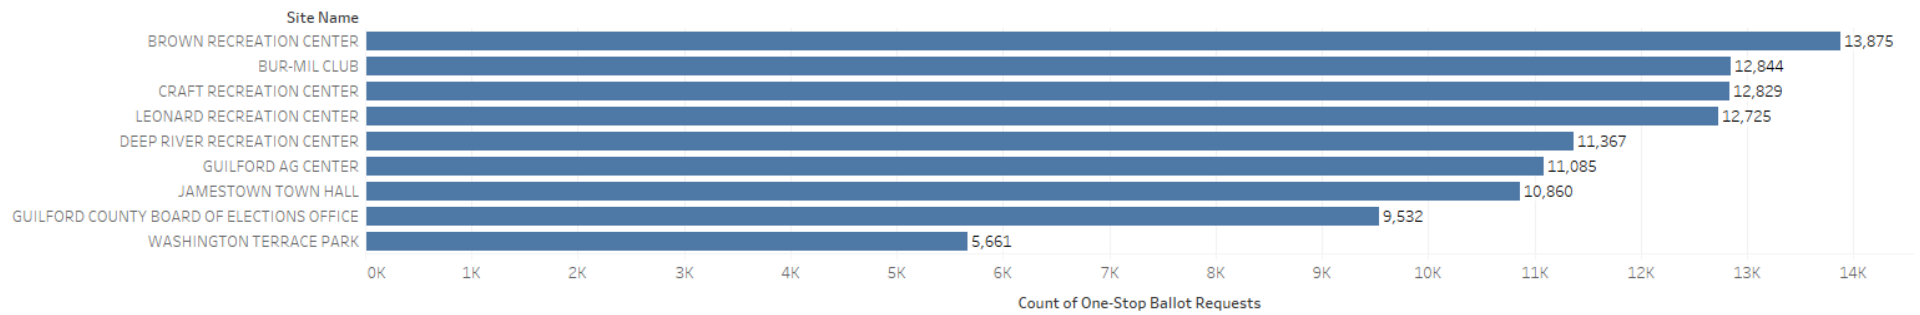

EXHIBITS TO JUNE 15, 2020 LETTER TO GUILFORD COUNTY BOARD OF ELECTIONS

Exhibit A:

2018 Guilford County One-Stop Voting by Site

Exhibit B: Guilford County One-Stop Voting Sites in 2016

Exhibit C: Guilford County One-Stop Voting Sites in 2018