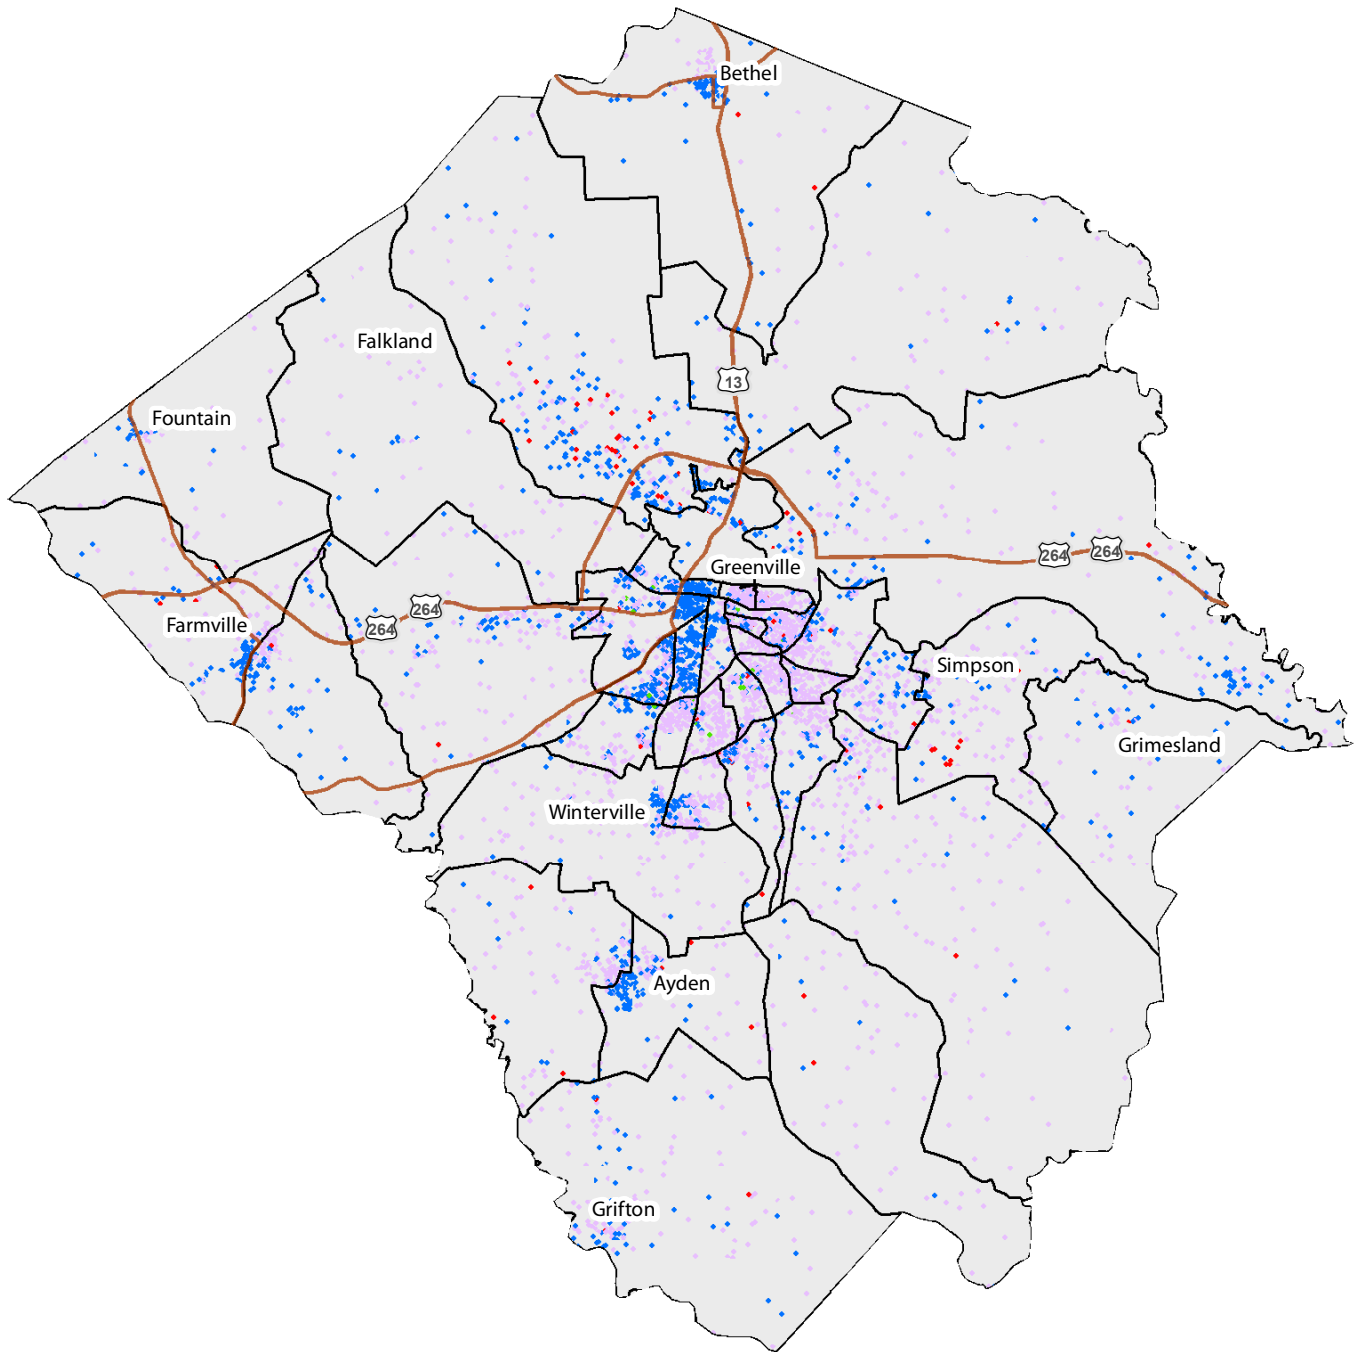

# Population by race/ethnicity: Pitt County

## Population by race

Each dot represents 25 people counted in Census 2000. Census race categories do not include people who self-identified as multi-racial. Map produced 12/2009 by Tim Stallmann for SCSJ.