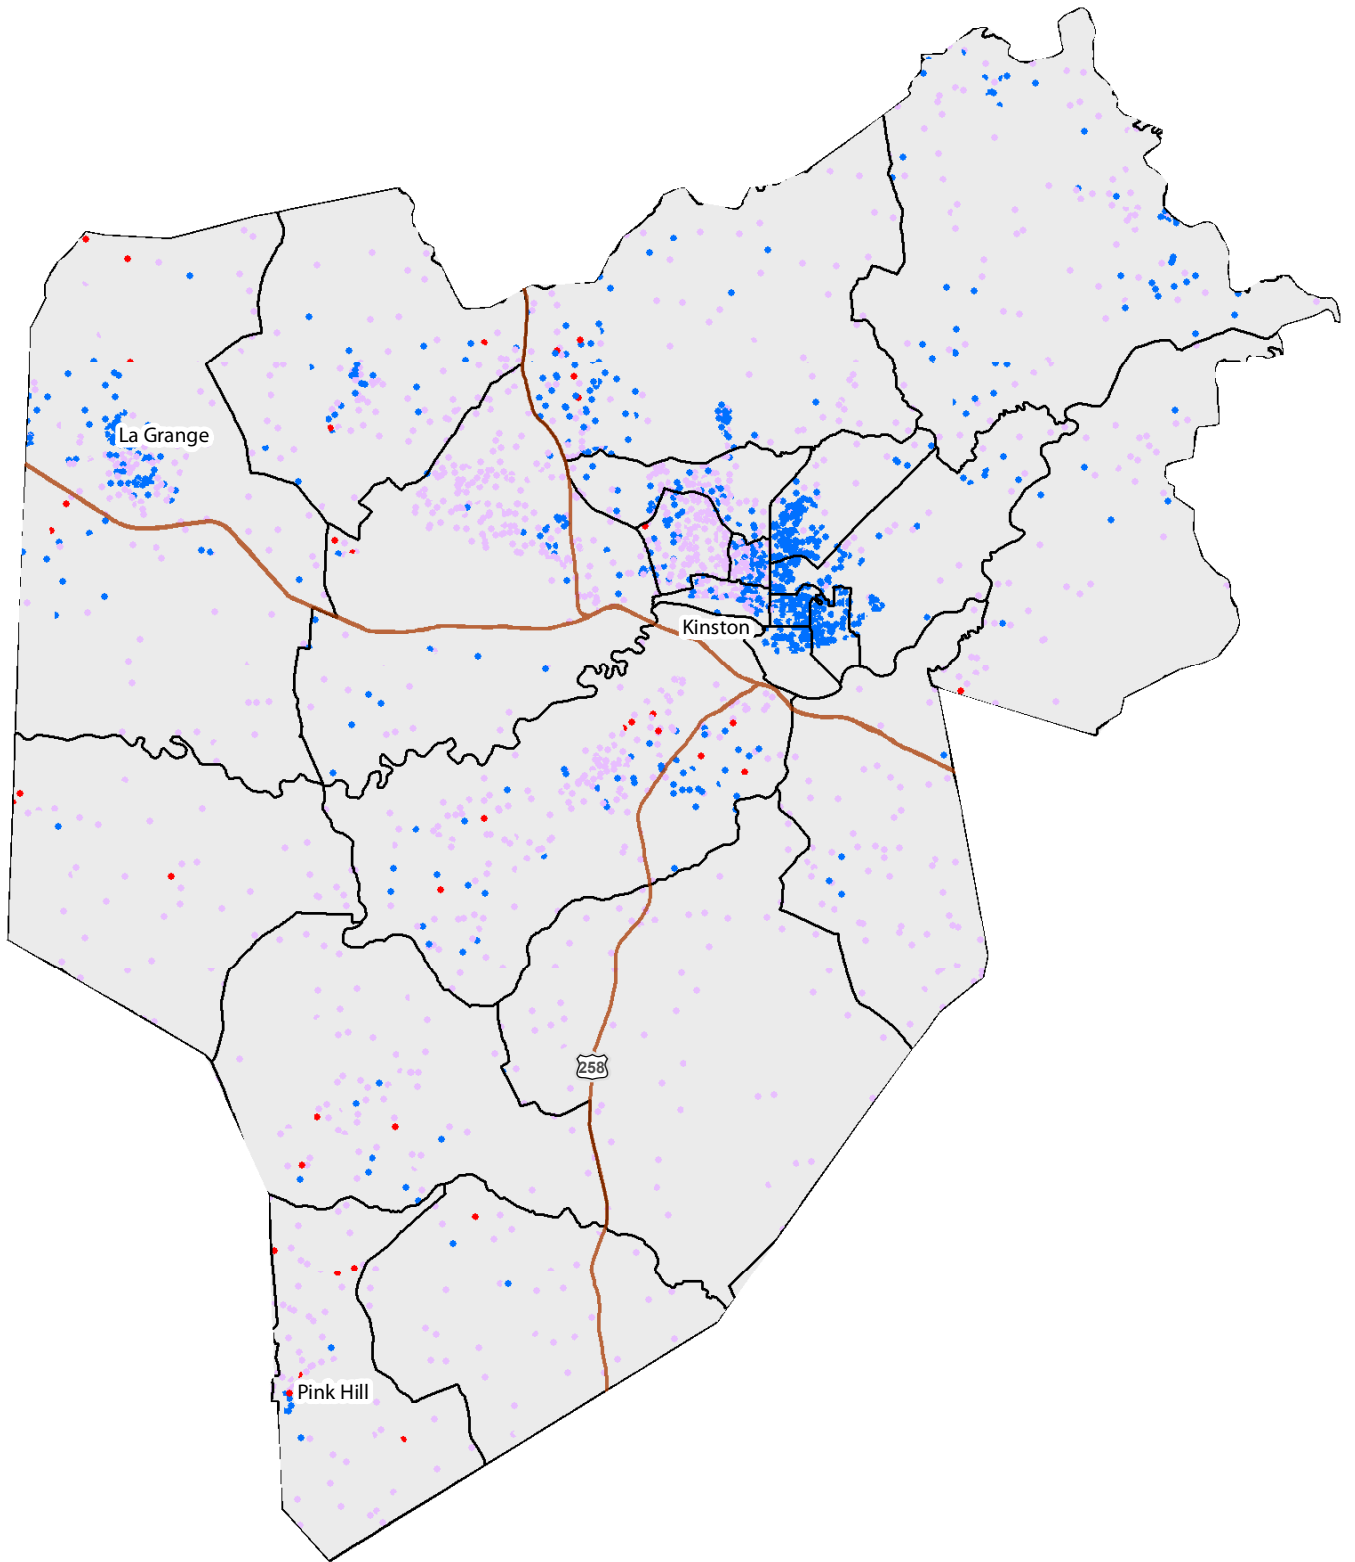

Population by race/ethnicity: Lenoir County

Population by race

-  Asian & non-hispanic
-  Hispanic-identified
-  Black & non-hispanic
-  White & non-hispanic
-  precinct boundary

Each dot represents 25 people counted in Census 2000. Census race categories do not include people who self-identified as multi-racial. Map produced 12/2009 by Tim Stallmann for SCSJ.