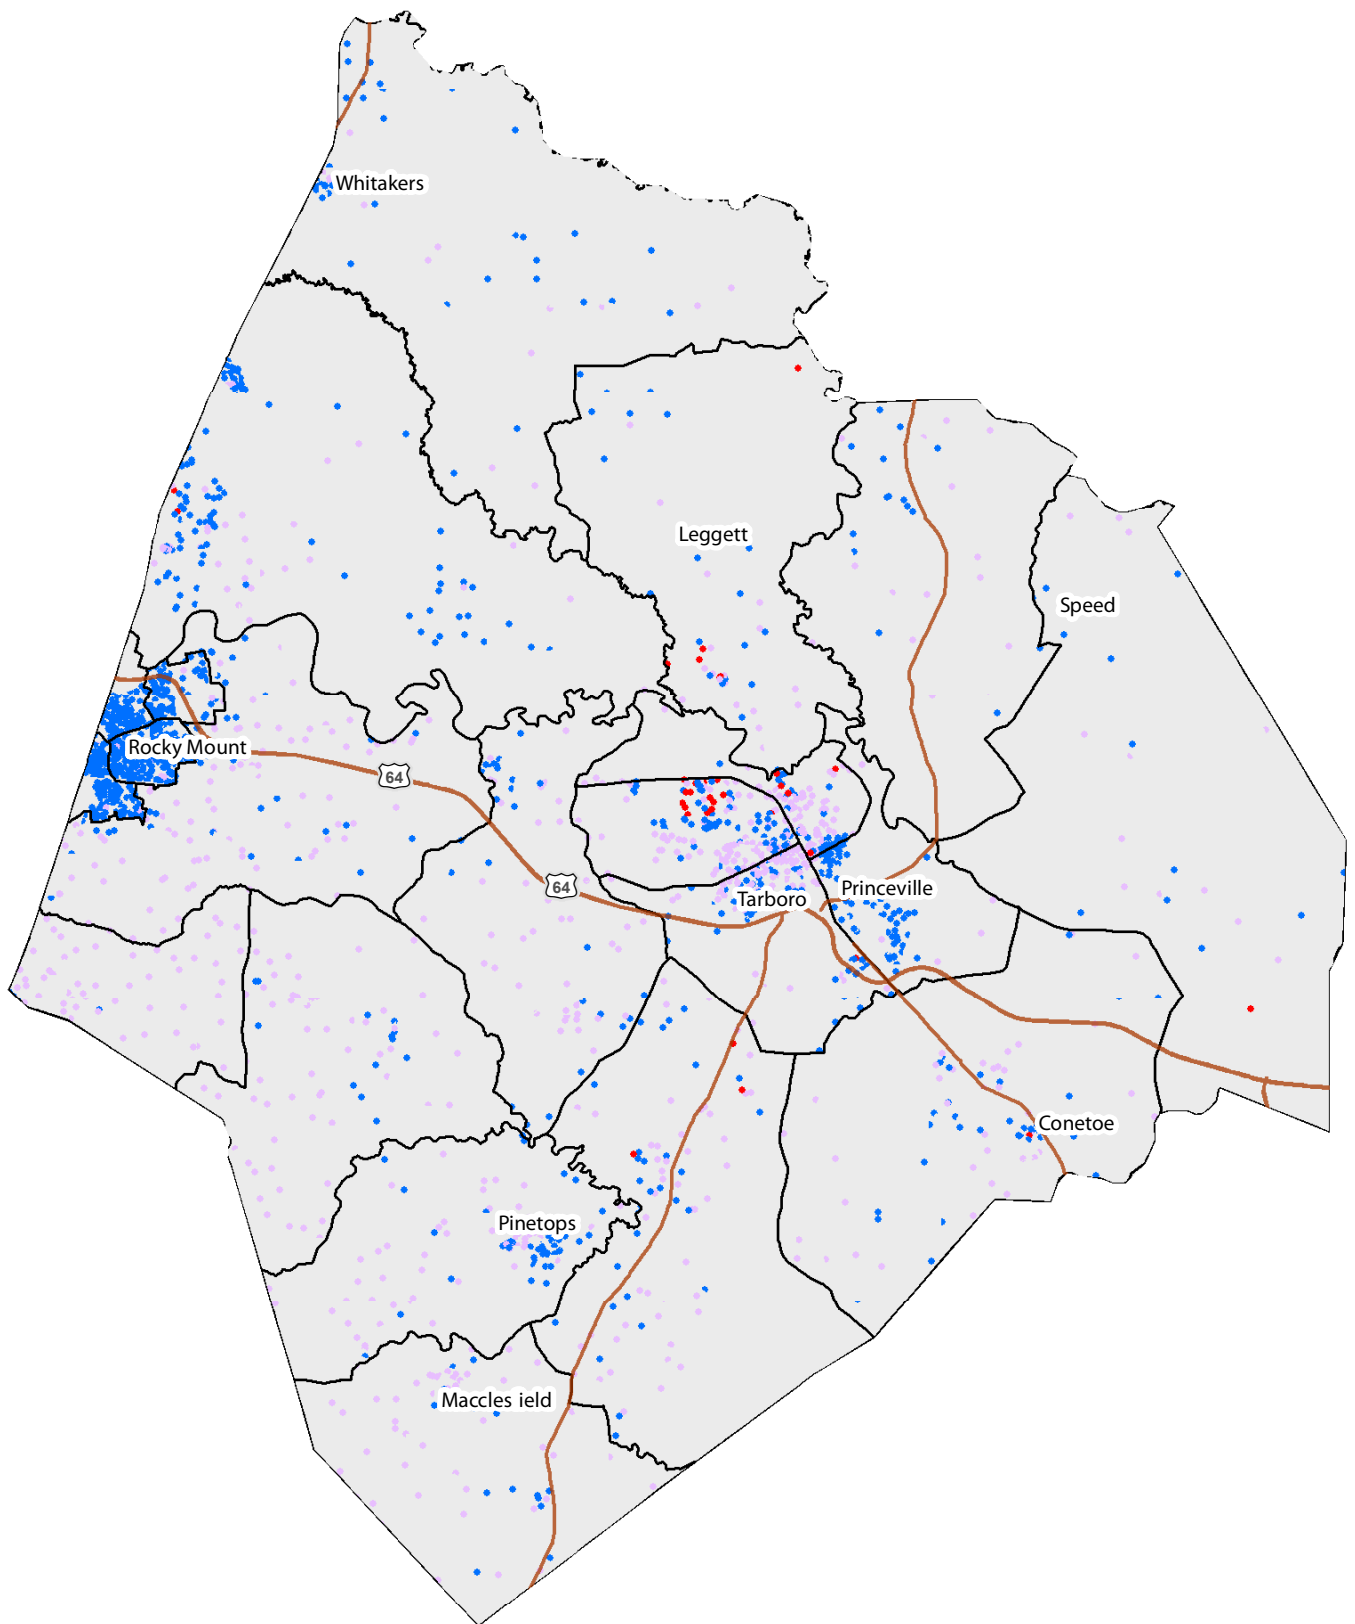

Population by race/ethnicity: Edgecombe County

Population by race

Each dot represents 25 people counted in Census 2000. Census race categories do not include people who self-identified as multi-racial. Map produced 12/2009 by Tim Stallmann for SCSJ.