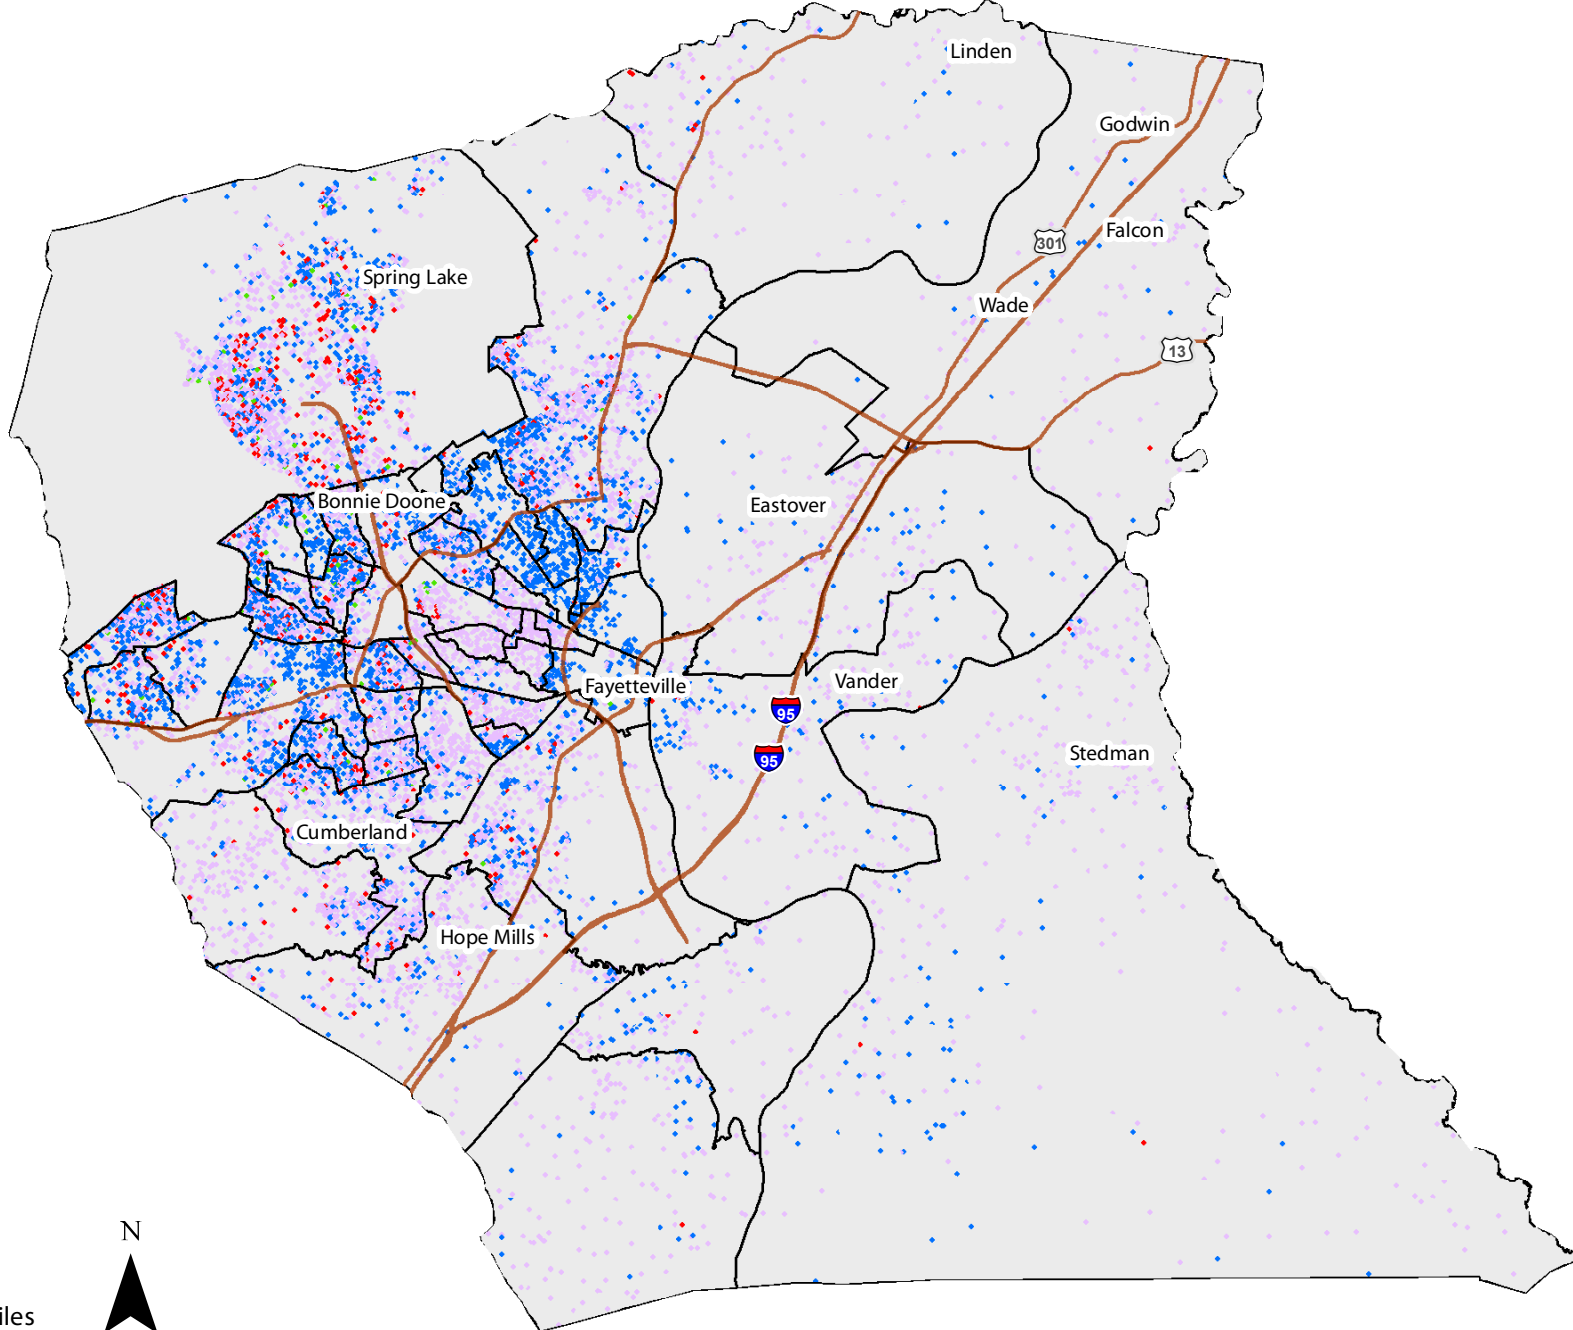

Population by race/ethnicity: Cumberland County

Population by race

- Asian & non-hispanic
- Hispanic-identified
- Black & non-hispanic
- White & non-hispanic
- precinct boundary

Each dot represents 25 people counted in Census 2000. Census race categories do not include people who self-identified as multi-racial.

5 Miles

Map produced 12/2009 by Tim Stallmann for SCSJ.