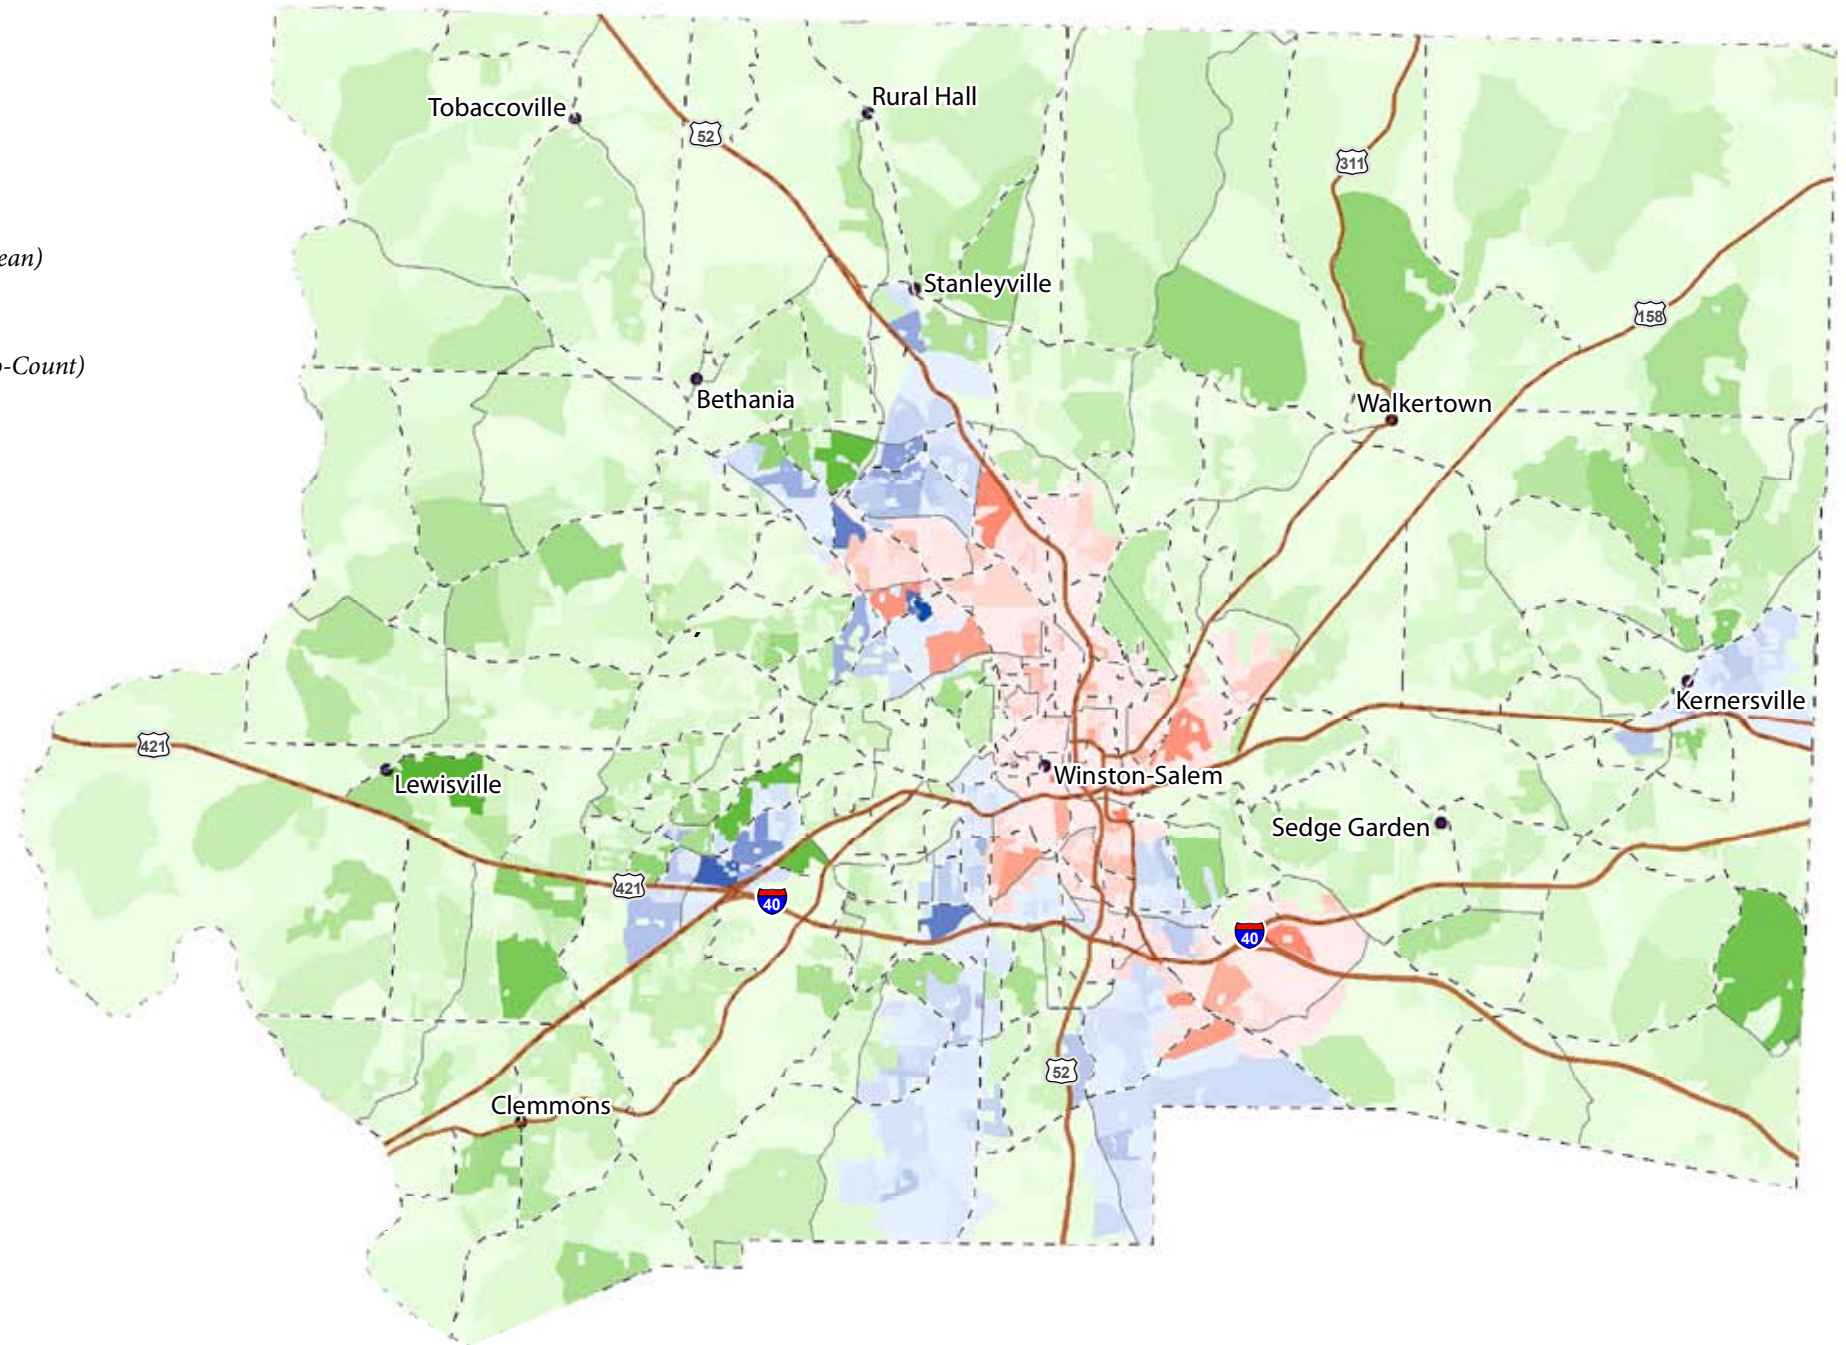

# Hard to Count tracts: Forsyth County

## HTC Index by Tract

Census blocks are shaded to indicate population (darker blocks have more people).

HTC scores and population counts based on 2000 Census data. Precinct boundaries accurate as of January, 2008.

Map produced 12/2009 by Tim Stallmann for the Southern Coalition for Social Justice