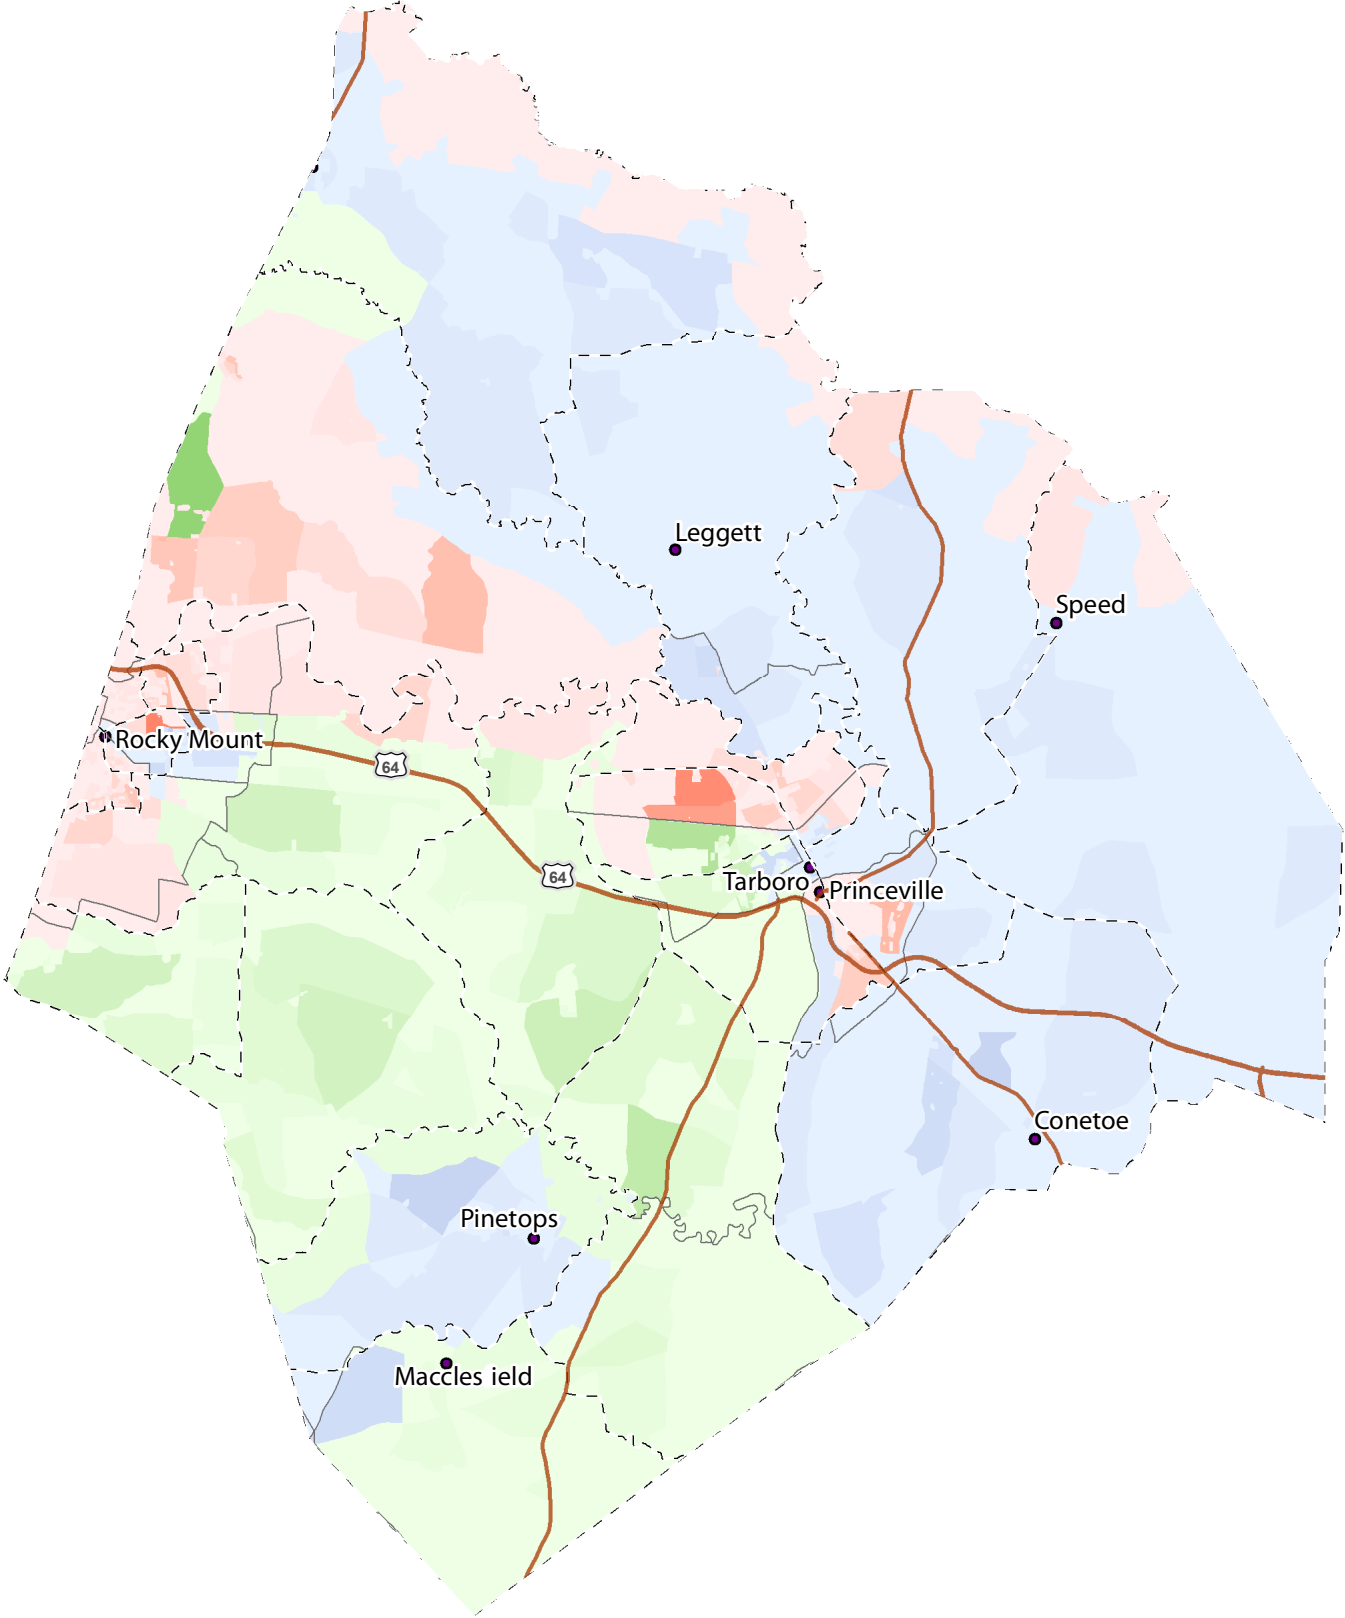

Hard to Count tracts: Edgecombe County

HTC Index by Tract

Census blocks are shaded to indicate population (darker blocks have more people).

HTC scores and population counts based on 2000 Census data. Precinct boundaries accurate as of January, 2008.
 Map produced 12/2009 by
 Tim Stallmann for the
 Southern Coalition for Social Justice