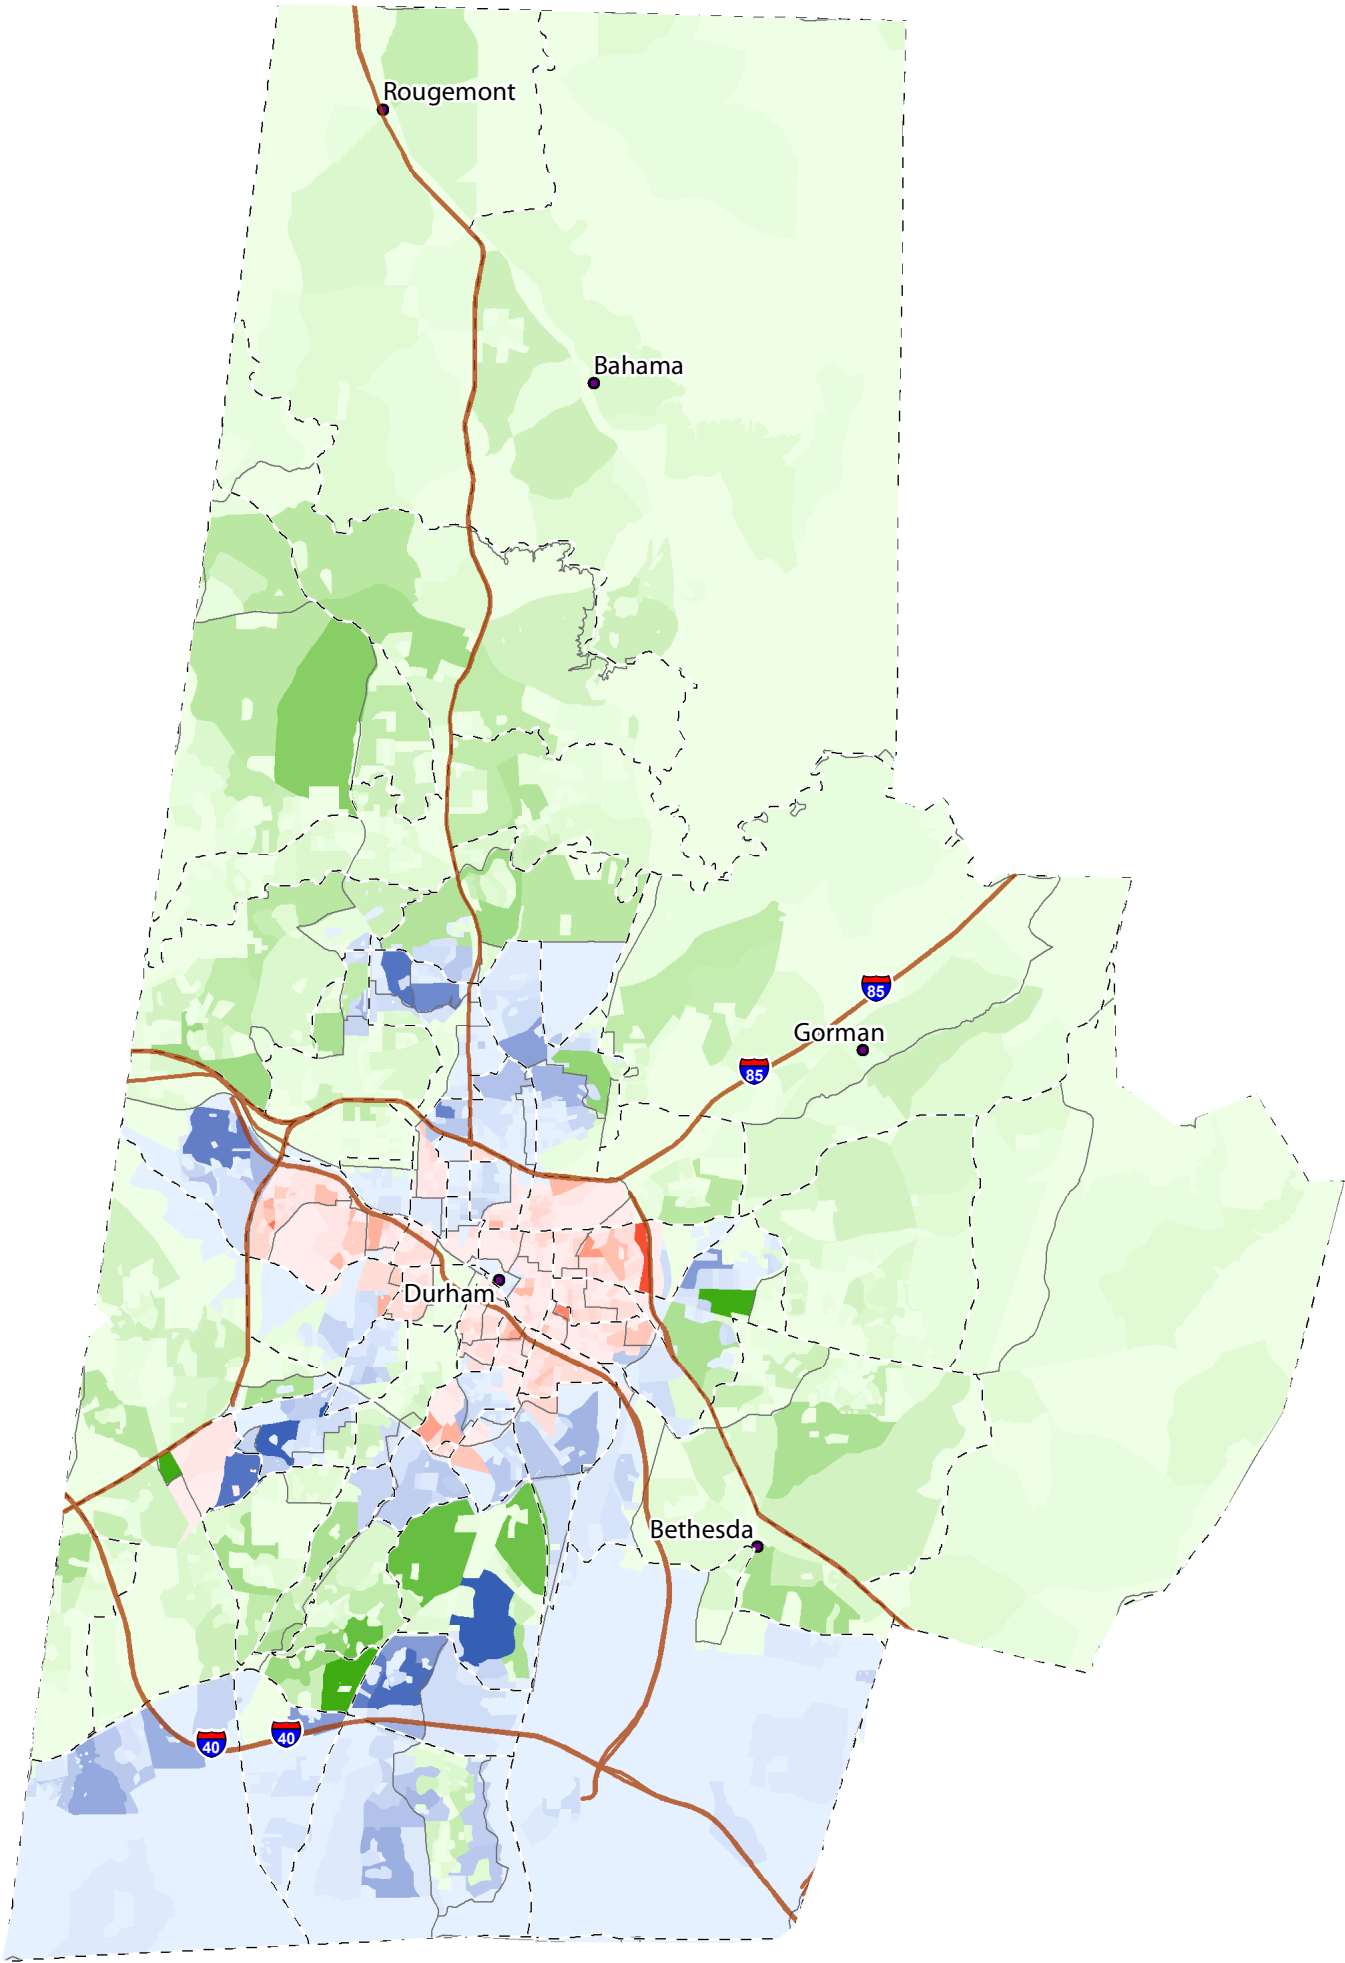

Hard to Count tracts: Durham County

HTC Index by Tract

Census blocks are shaded to indicate population (darker blocks have more people).

HTC scores and population counts based on 2000 Census data. Precinct boundaries accurate as of January, 2008.
 Map produced 12/2009 by
 Tim Stallmann for the
 Southern Coalition for Social Justice