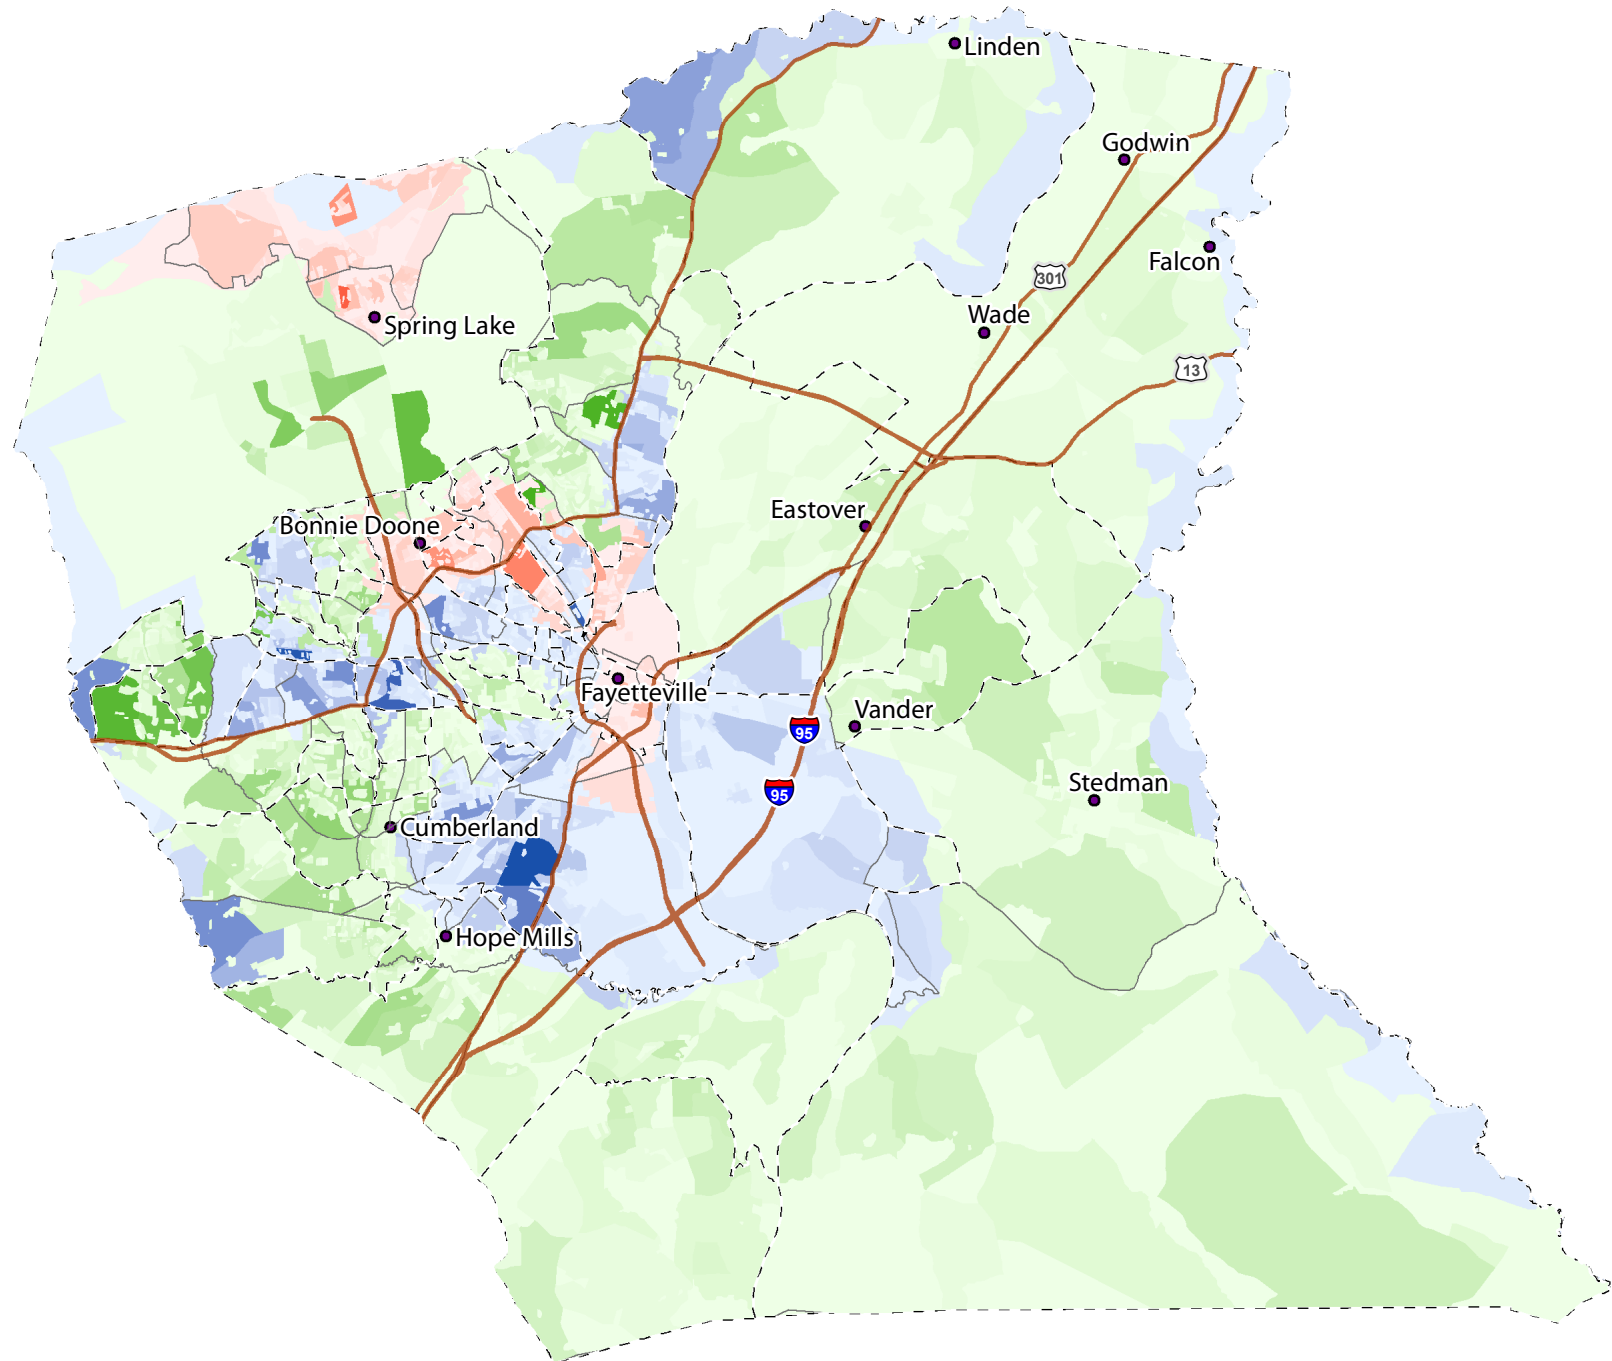

# Hard to Count tracts: Cumberland County

## HTC Index by Tract

Census blocks are shaded to indicate population (darker blocks have more people).

HTC scores and population counts based on 2000 Census data. Precinct boundaries accurate as of January, 2008.

Map produced 12/2009 by Tim Stallmann for the Southern Coalition for Social Justice