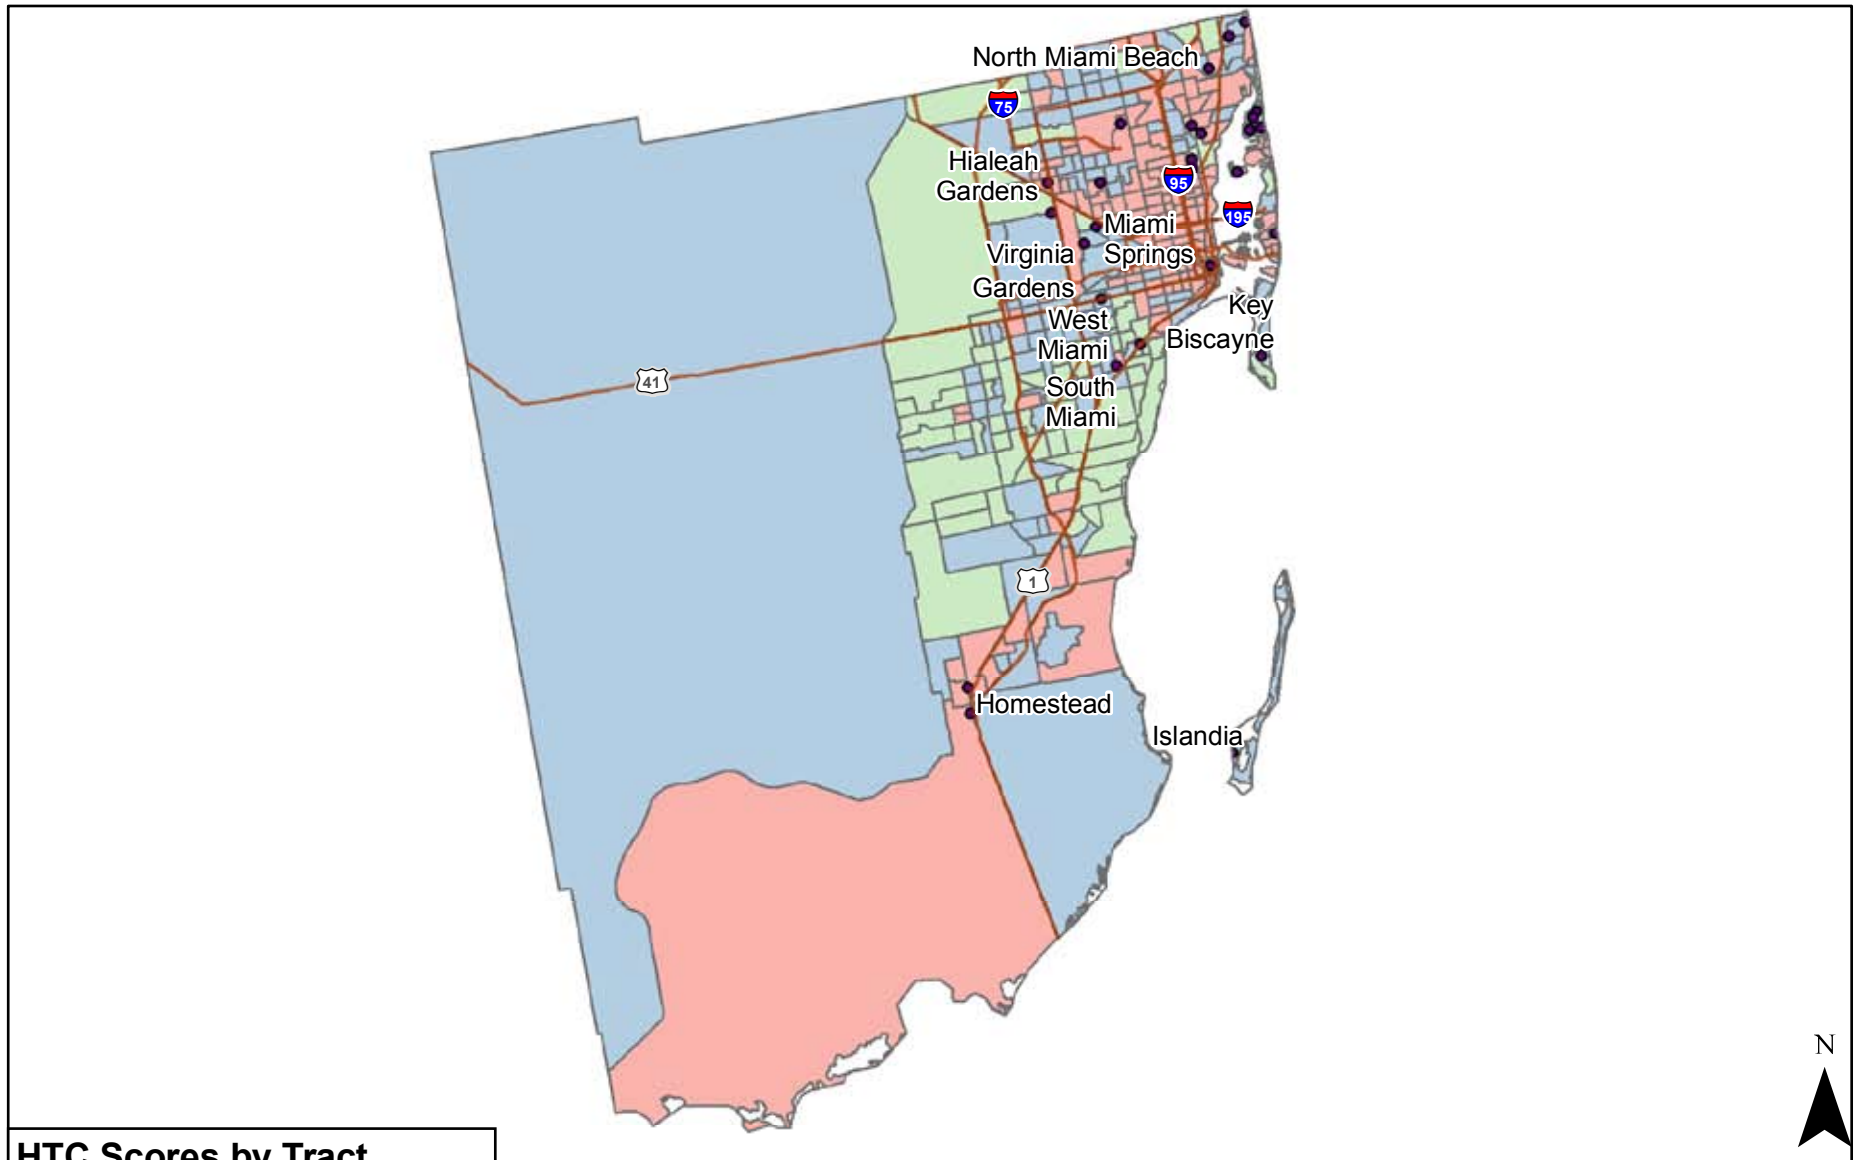

# Hard to Count tracts: Miami-Dade

**HTC Scores by Tract**

- below 32 (below the mean)
- 32 - 60
- 61 and above (Hard-to-Count)

5 Miles

*Southern Coalition for Social Justice, January 2010  
Map produced by Tim Stallmann*