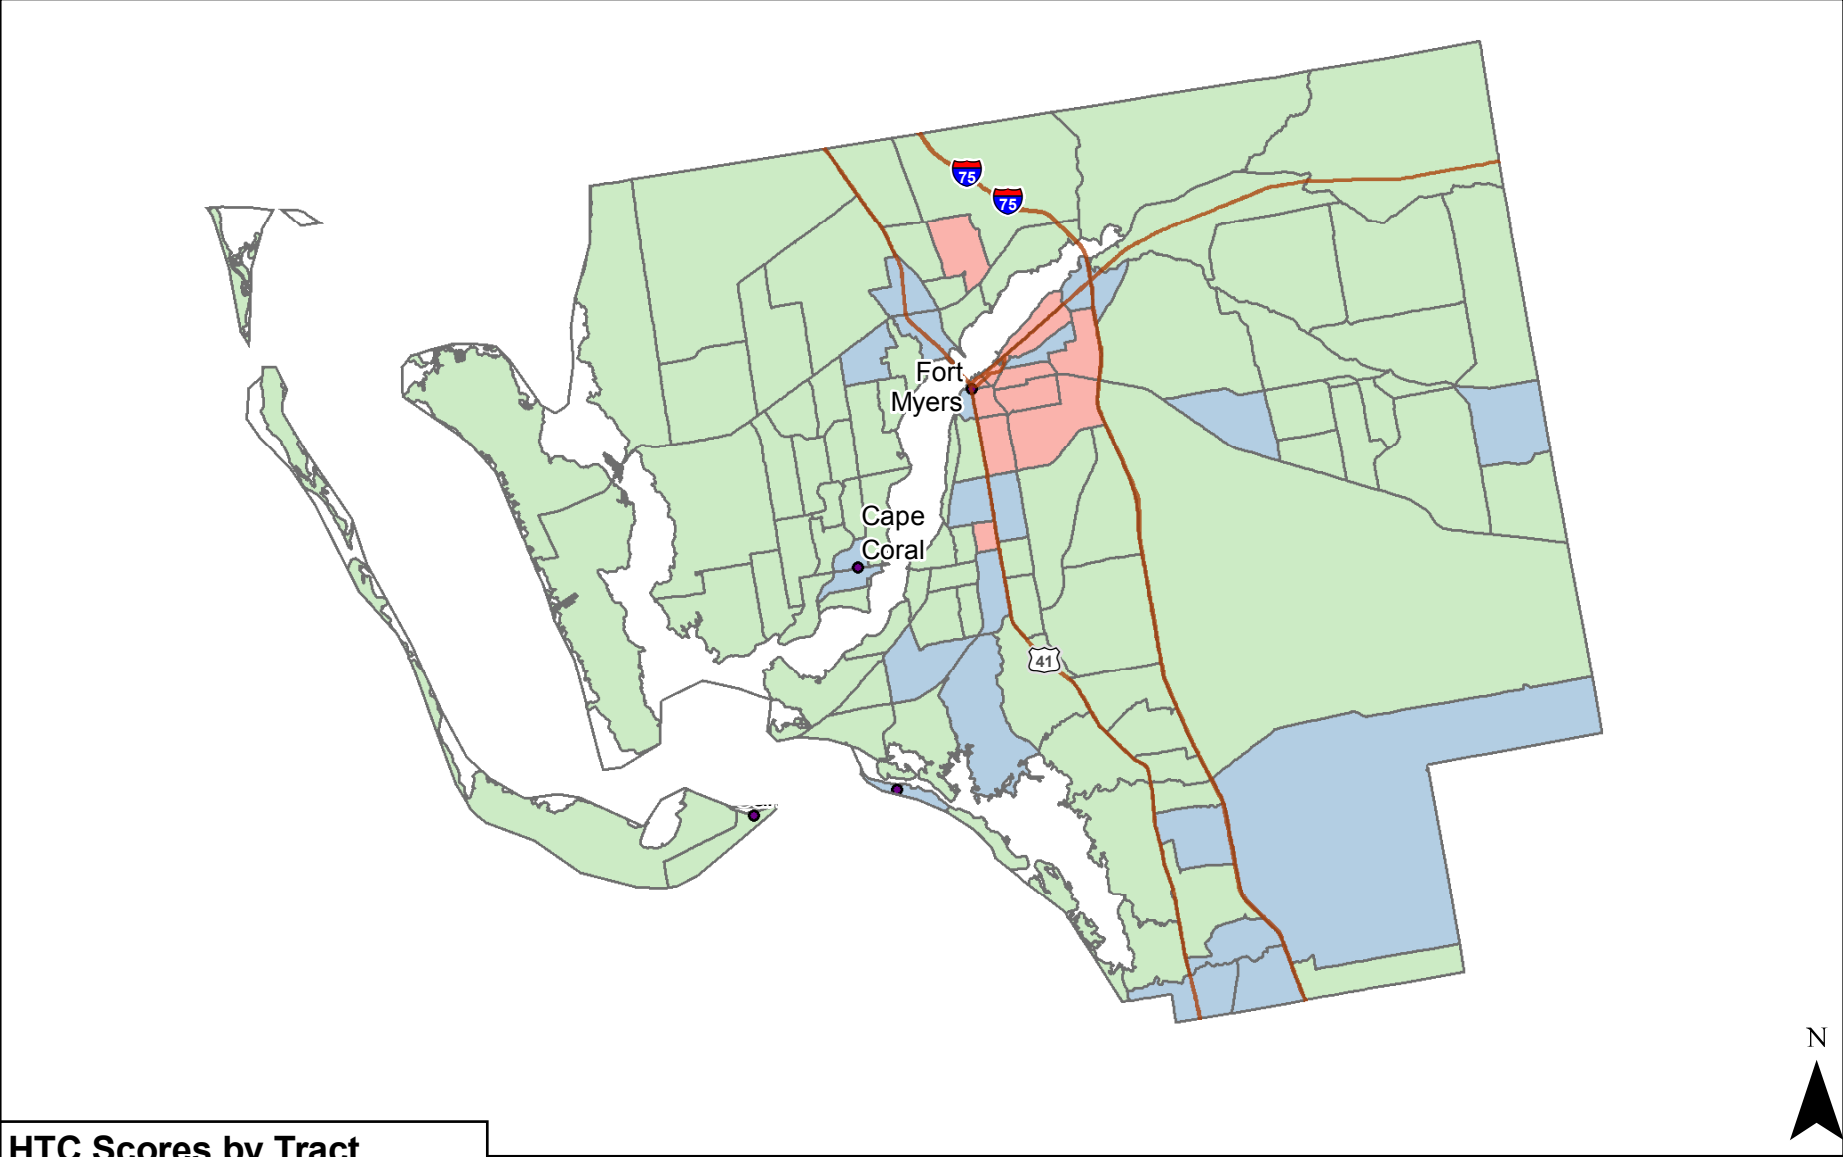

# Hard to Count tracts: Lee

**HTC Scores by Tract**

- below 32 (below the mean)
- 32 - 60
- 61 and above (Hard-to-Count)

5 Miles

Southern Coalition for Social Justice, January 2010  
Map produced by Tim Stallmann