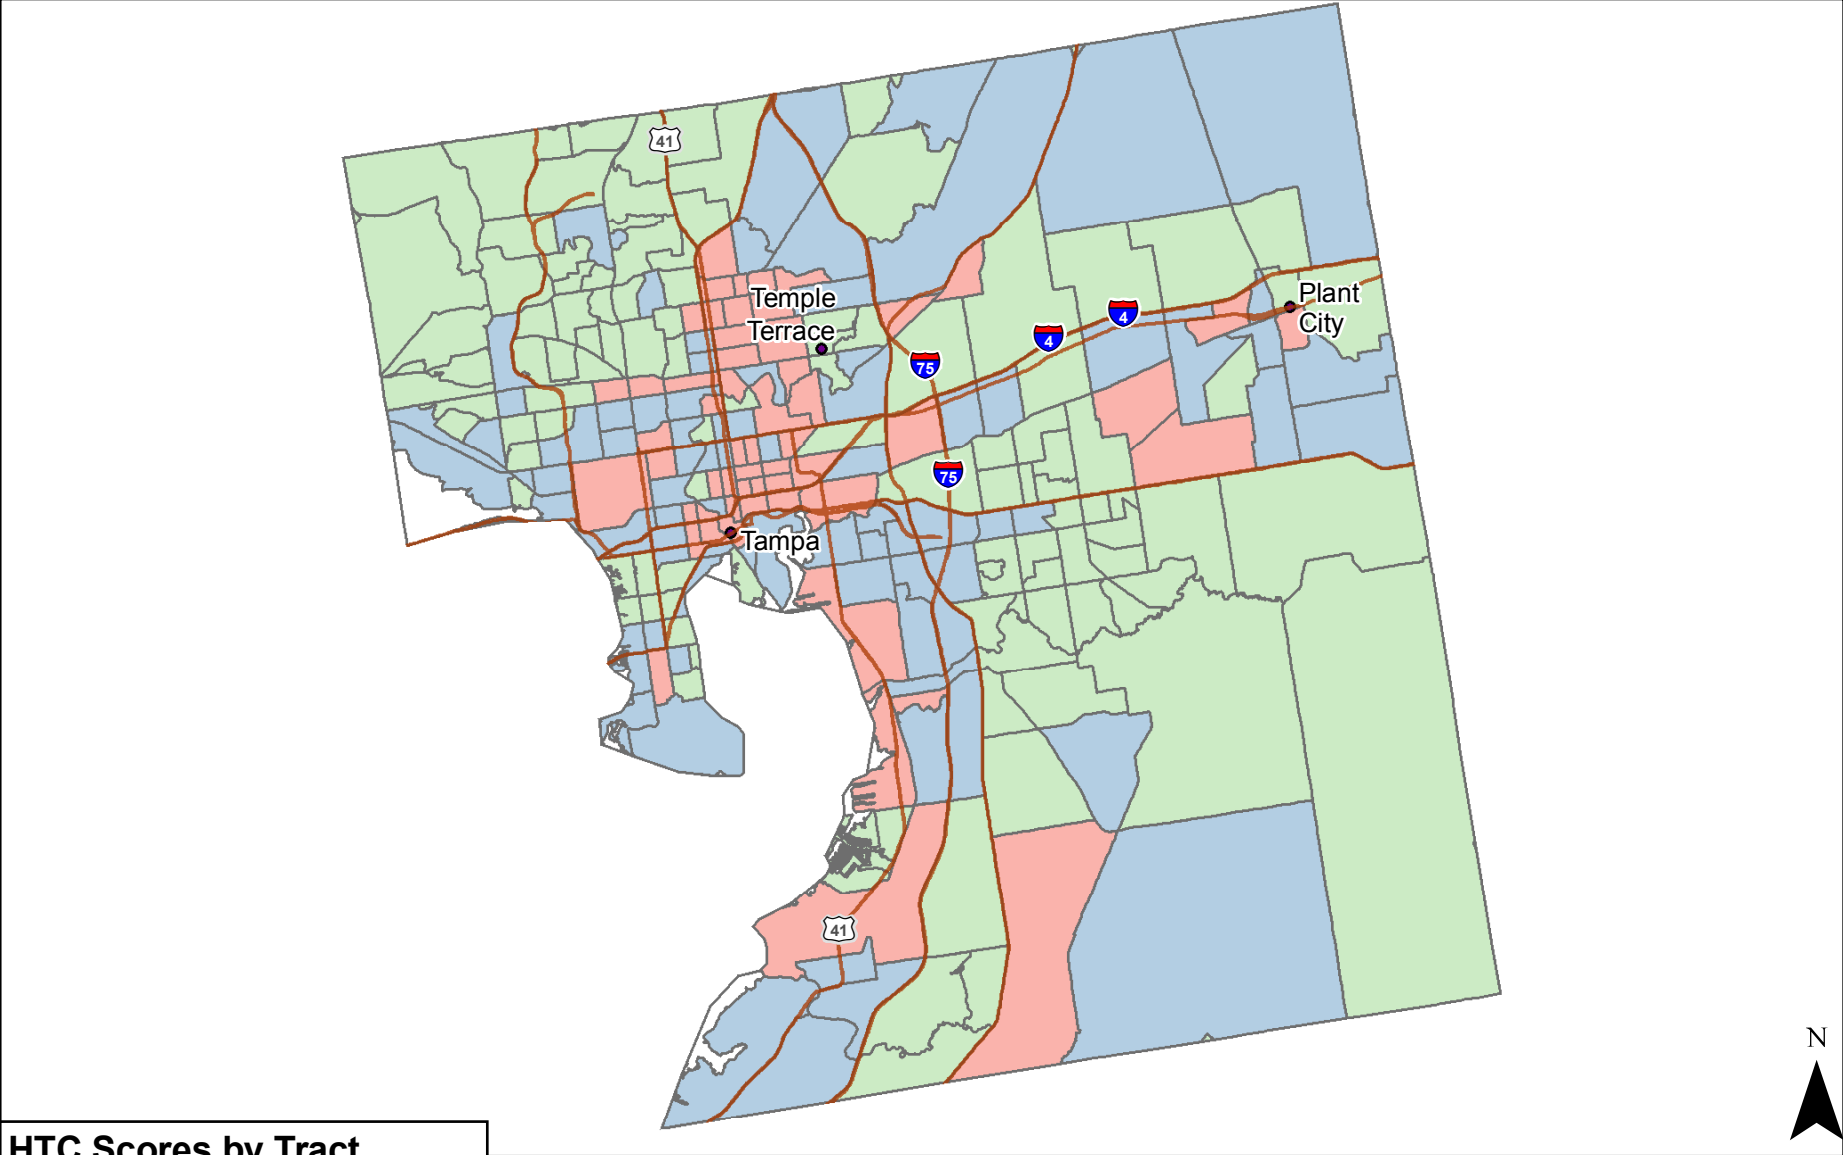

Hard to Count tracts: Hillsborough

HTC Scores by Tract

- below 32 (below the mean)
- 32 - 60
- 61 and above (Hard-to-Count)

5 Miles

Southern Coalition for Social Justice, January 2010
Map produced by Tim Stallmann