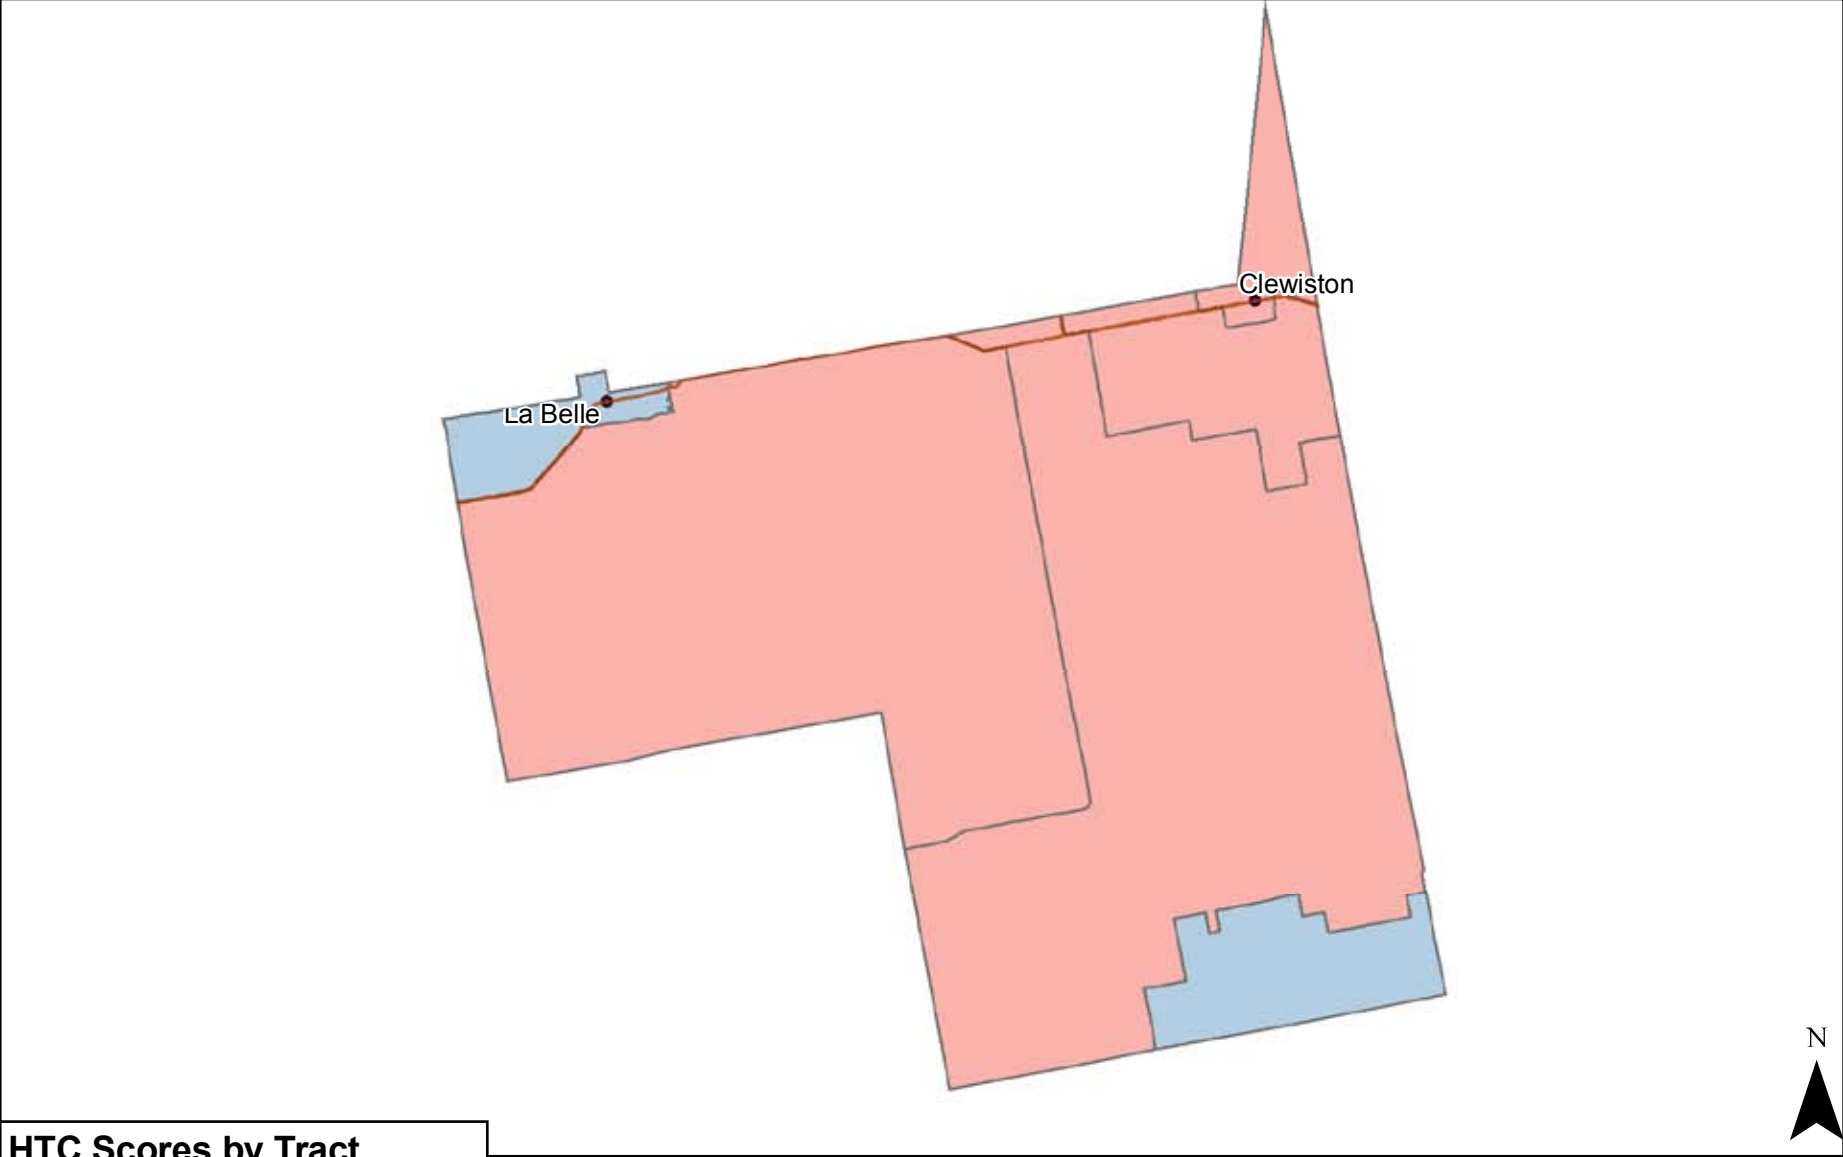

# Hard to Count tracts: Hendry

**HTC Scores by Tract**

- below 32 (below the mean)
- 32 - 60
- 61 and above (Hard-to-Count)

5 Miles

*Southern Coalition for Social Justice, January 2010  
Map produced by Tim Stallmann*