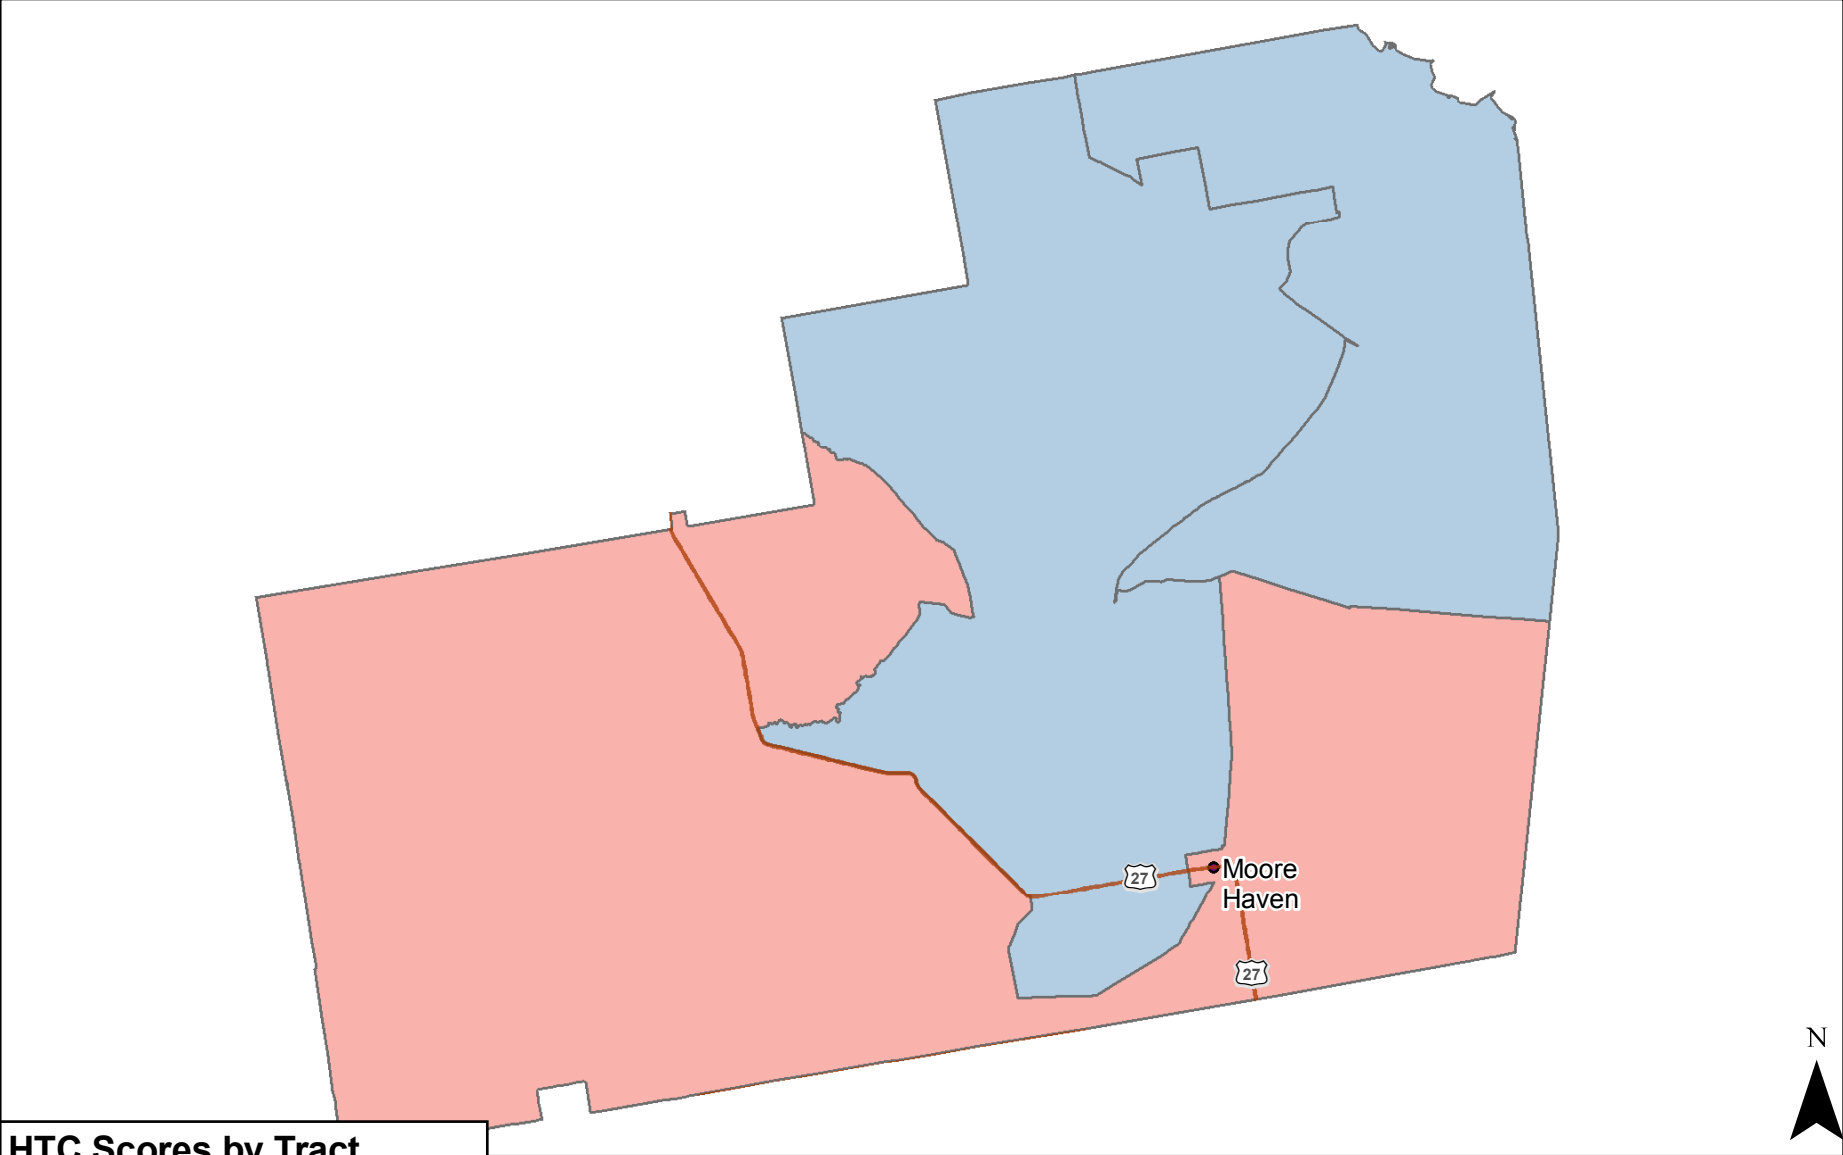

Hard to Count tracts: Glades

HTC Scores by Tract

- below 32 (below the mean)
- 32 - 60
- 61 and above (Hard-to-Count)

5 Miles

*Southern Coalition for Social Justice, January 2010
Map produced by Tim Stallmann*