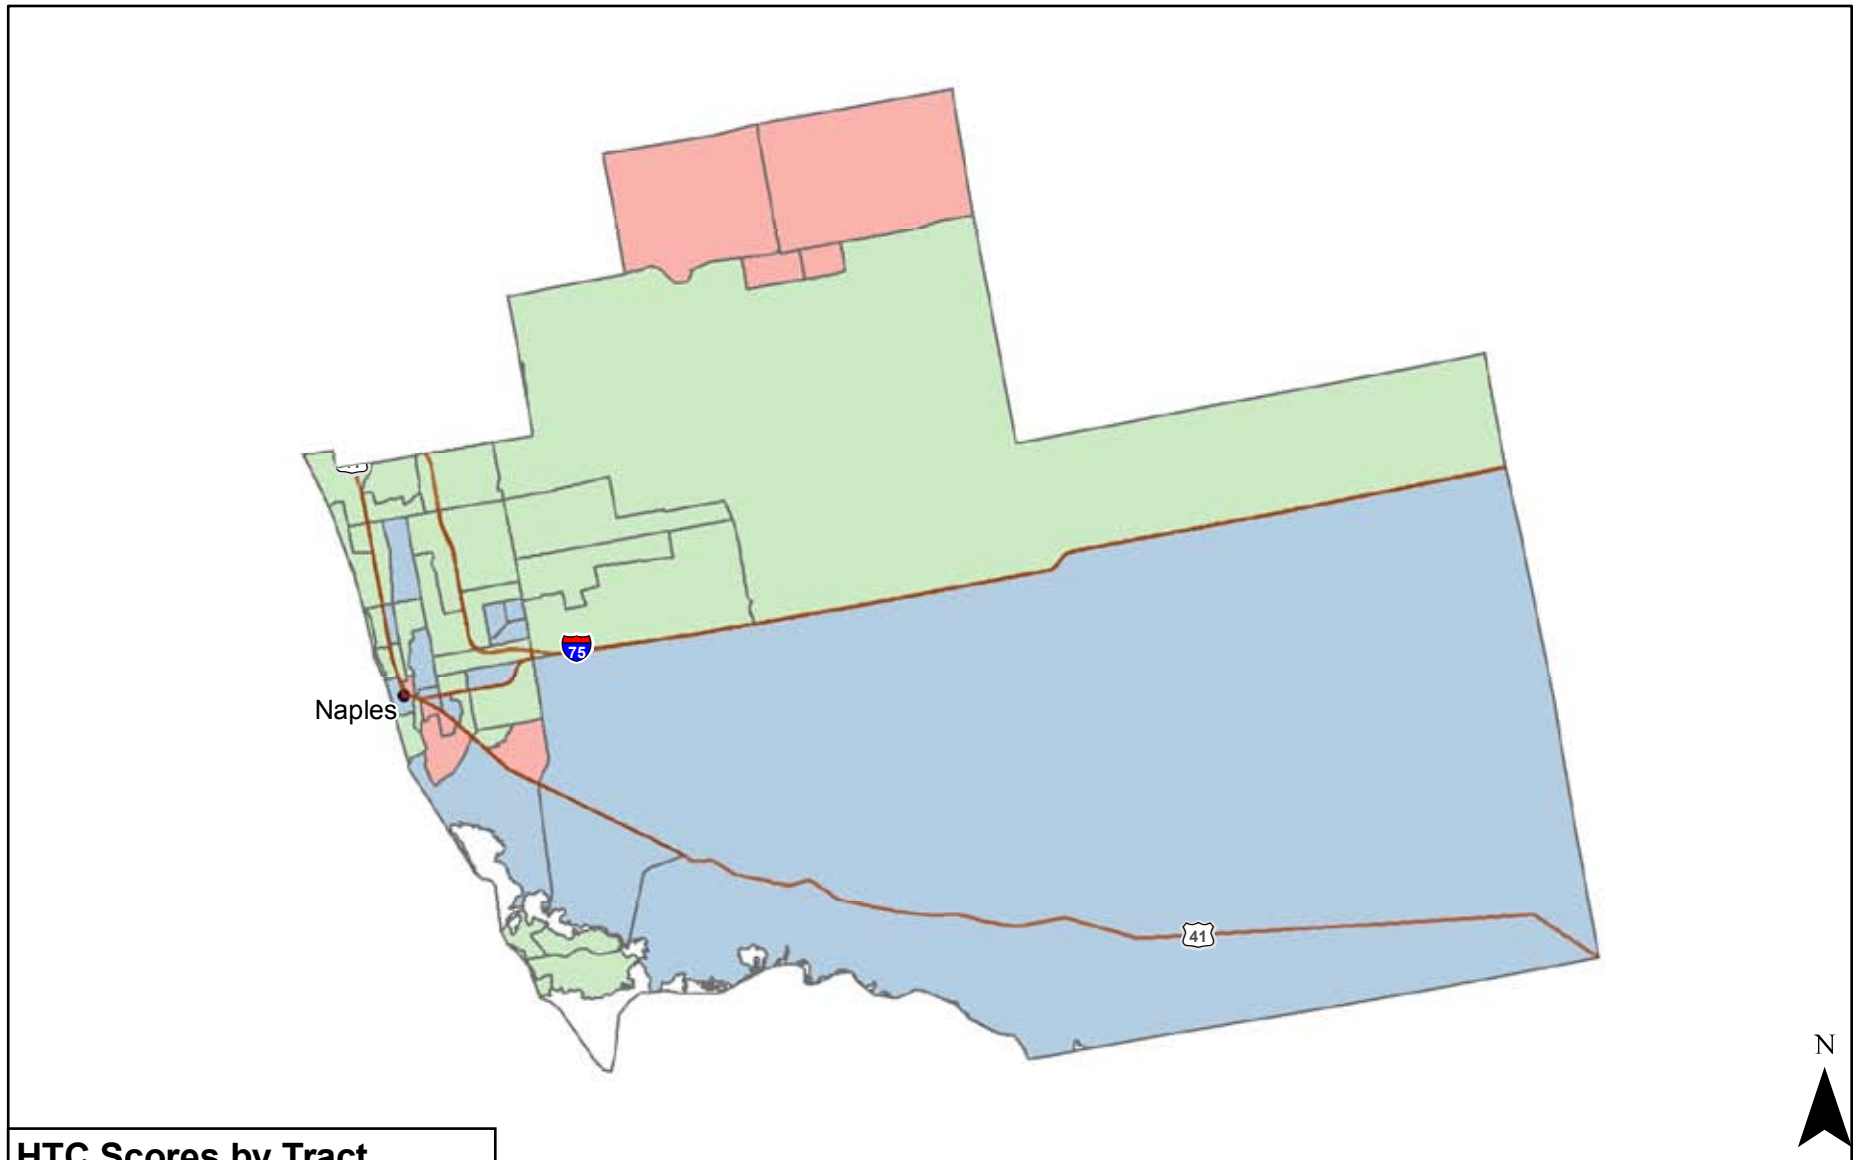

Hard to Count tracts: Collier

HTC Scores by Tract

-  below 32 (below the mean)
-  32 - 60
-  61 and above (Hard-to-Count)

5 Miles

*Southern Coalition for Social Justice, January 2010
Map produced by Tim Stallmann*