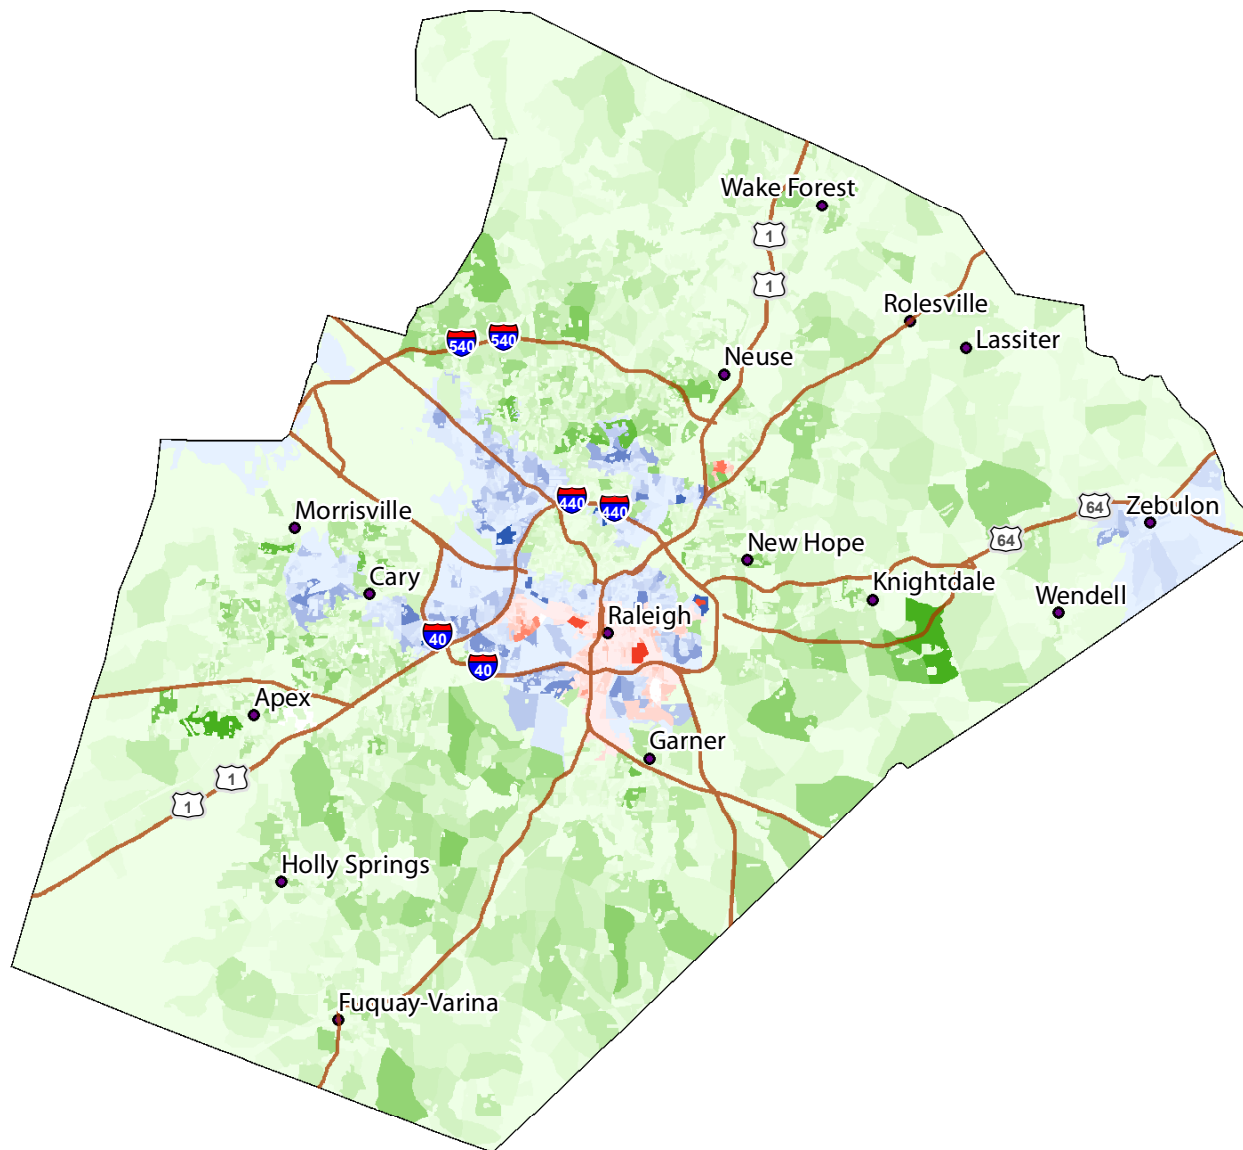

Hard to Count tracts: Wake County

HTC Index by Tract

Census blocks are shaded to indicate population (darker blocks have more people).

HTC scores and population counts based on 2000 Census data. Precinct boundaries accurate as of January, 2008.
 Map produced 3/2010 by Tim Stallmann for the Southern Coalition for Social Justice